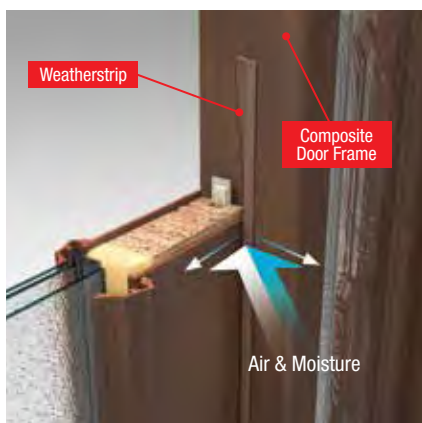

1 Weatherstrip is engineered in a variety of profiles to provide the best possible fit with our door systems, helping to deliver a precise seal between the **door** and **frame**. In addition, a rot-free Therma-Tru **composite door frame*** delivers extra protection from the damaging effects of moisture.