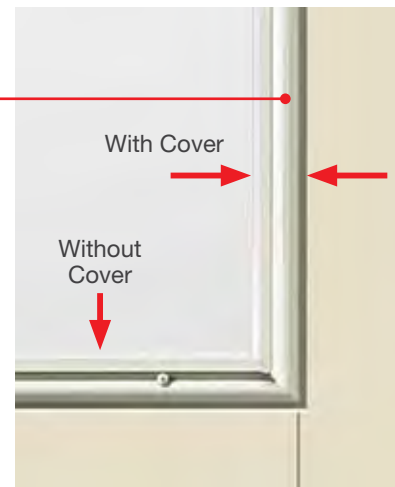

Impact Lip-Lite Frame

Features durable, paintable aluminum construction.

An attractive scrolled profile gives a thin, sleek appearance and a screw channel cover helps hide unsightly screws.