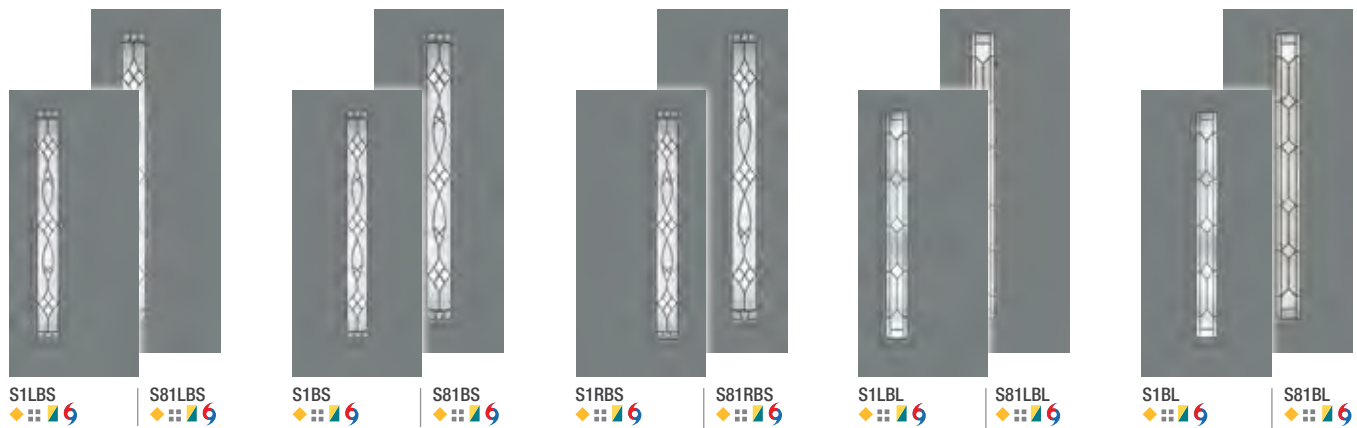

Línea

Note: Product images show exterior side of door.

			It's your decision, by design. Select a look for the door and sidelites. Choose a material. Find an available glass design and frame to complete the statement. Stain or paint it any color. Explore all the possible combinations at thermatru.com/pulse.
Wood-Grained Fiberglass: Mahogany or Oak (Shown in Driftwood stain.)	Smooth Fiberglass	Steel	

Note: Door and sidelite styles shown in smooth fiberglass with flat lite frame. To see styles in other material choices, go to thermatru.com/pulse.

Note: See page 287 for important product details that may help with your purchase decision.
Top: Pulse Ari, Axis Glass with Scrolled Lite Frame, Door – S83AX, ©TheHouseDesigners.com