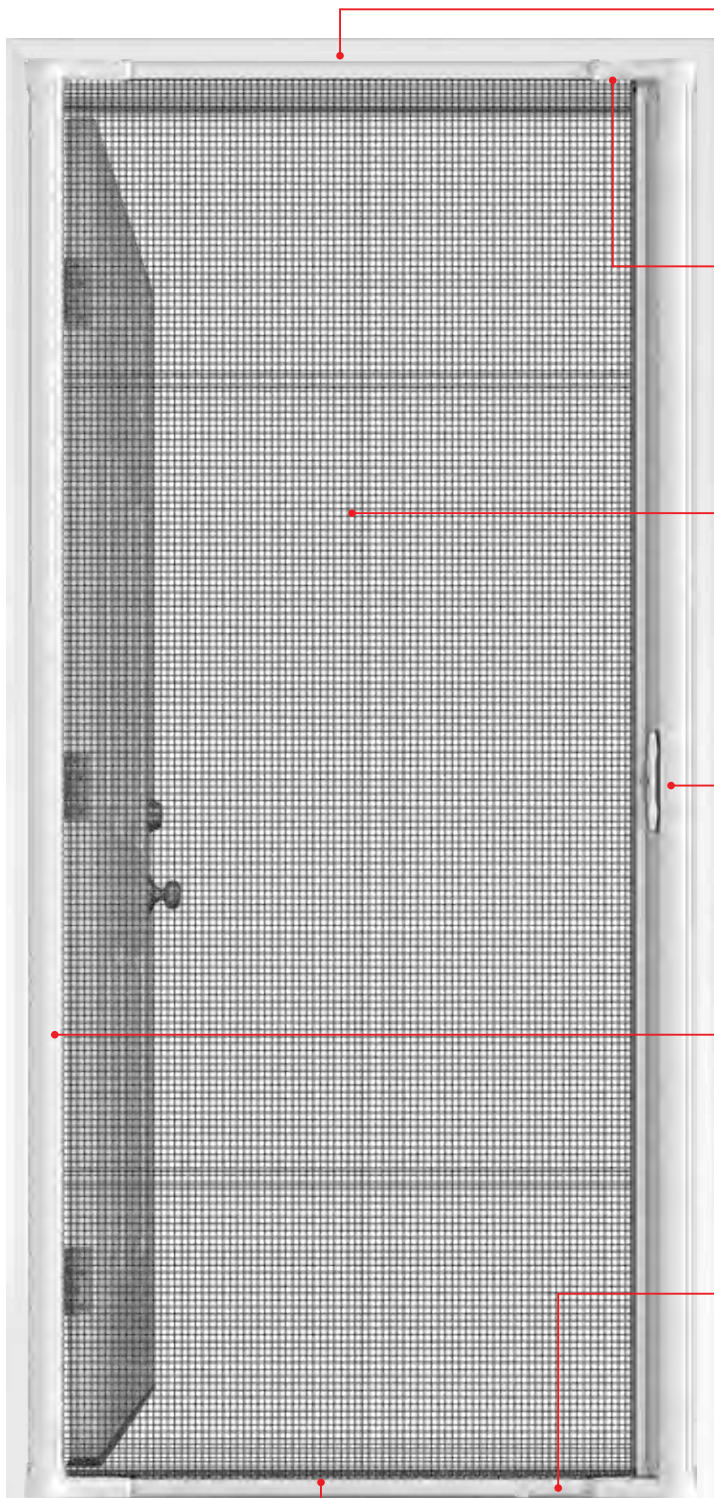

Face mount installation allows for an easier install while providing a full pass-through space without an intrusive cassette or track.

E-Z Glide System enables smooth screen retraction and extension without slamming.