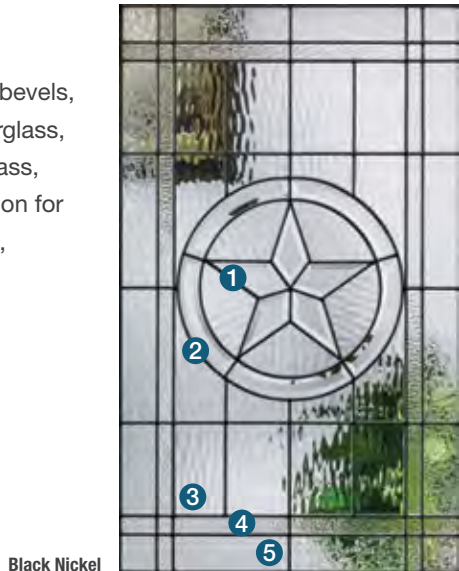

Glass Privacy Rating

Black Nickel

Brushed Nickel

Texas Star

Beautifully crafted with ① clear bevels, ② curved bevels, ③ clear waterglass, ④ granite glass, ⑤ glue chip glass, there's no mistaking the inspiration for this recognizable design. Strong, independent and all-American.