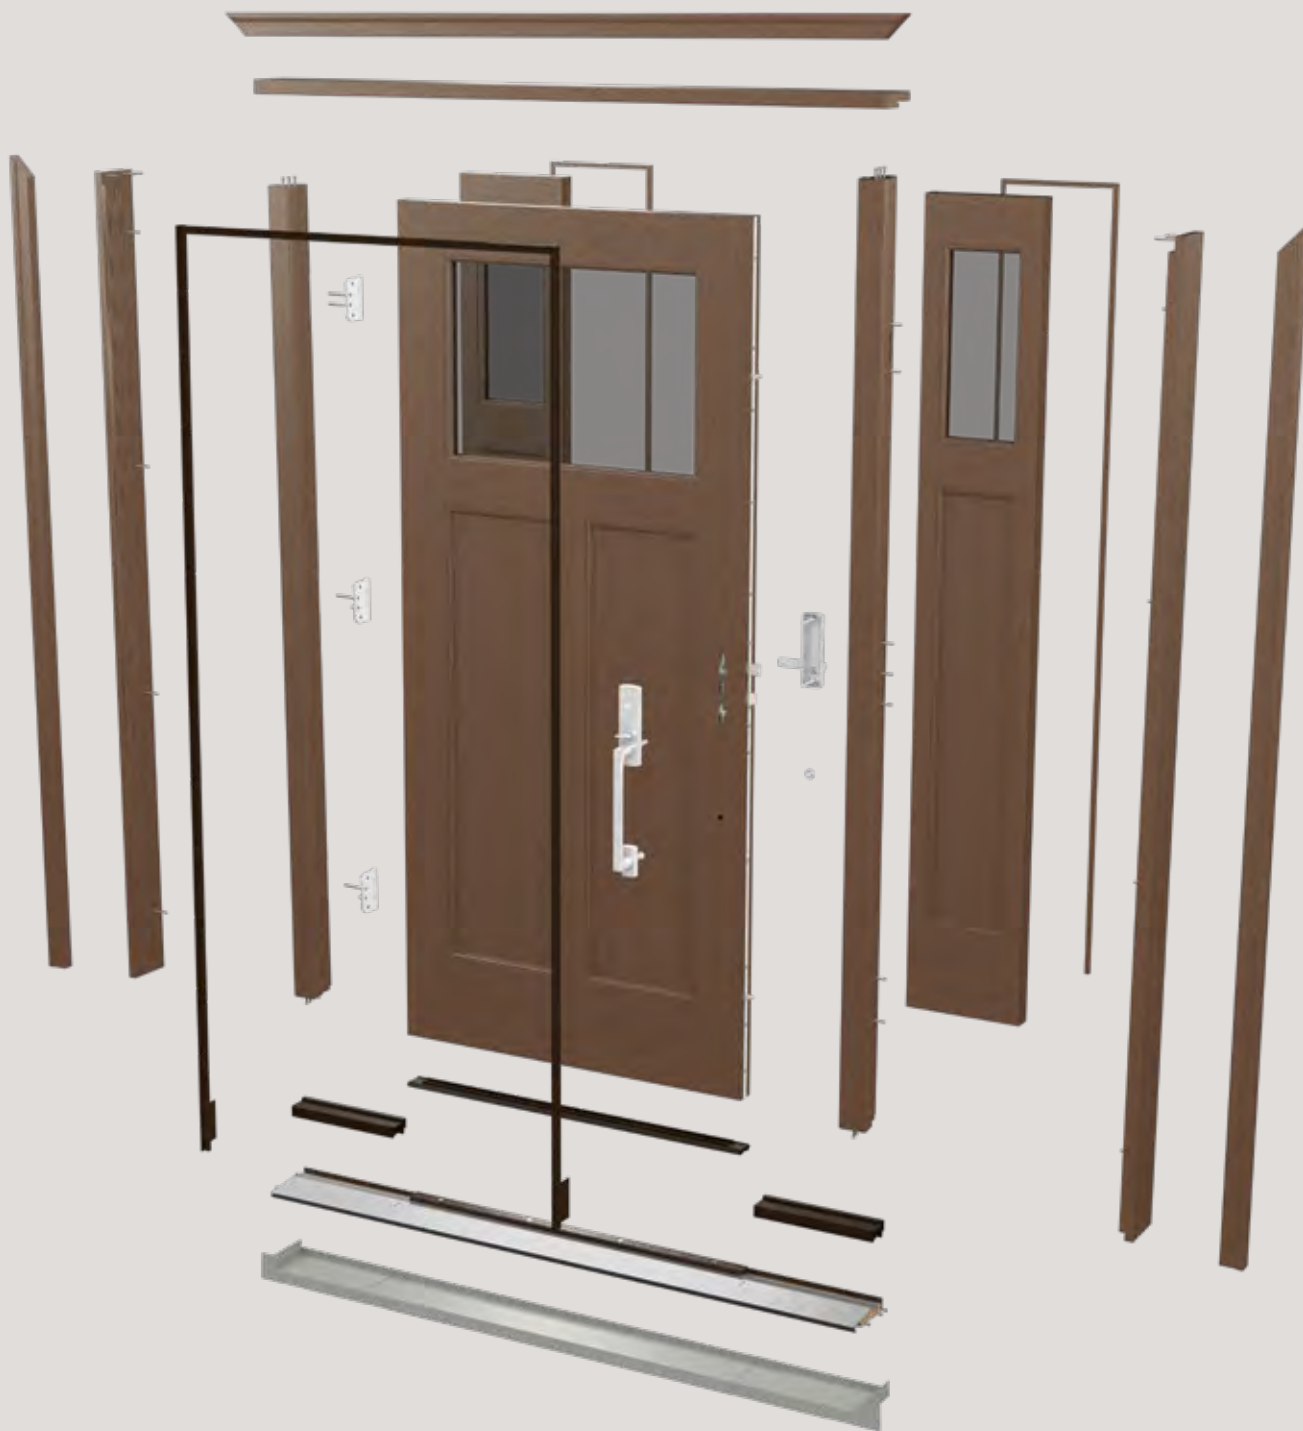

Next-level engineering.

Classic Craft complete entryway systems are designed with a full suite of premium-grade components, including ball-bearing hinges, medium-reach weatherstrip, 7-shape corner seal pads and more. Each piece is engineered with craftsman precision to create an unrivaled entry experience built to perform for a lifetime.