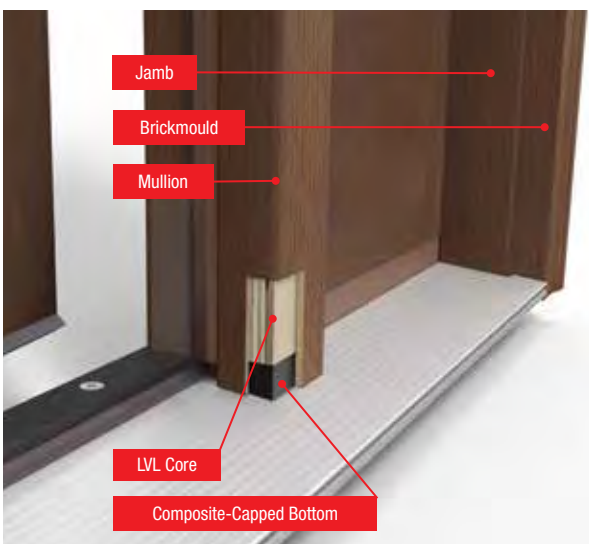

6 Lip-lite frame (shown right) features a **compression seal** against weather on the outside of the **door** and an **adhesive seal** against weather on the outside of the **glass**. **Flush-glazed glass** (shown left) is built directly into the door without a Lip-lite frame, featuring a **high-performance adhesive weather seal** inside and out.