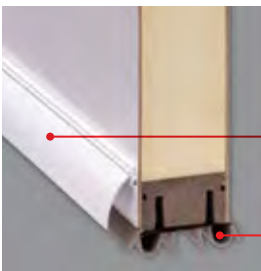

Rain Deflector

Bottom Sweep

Bottom of door;
exterior view.