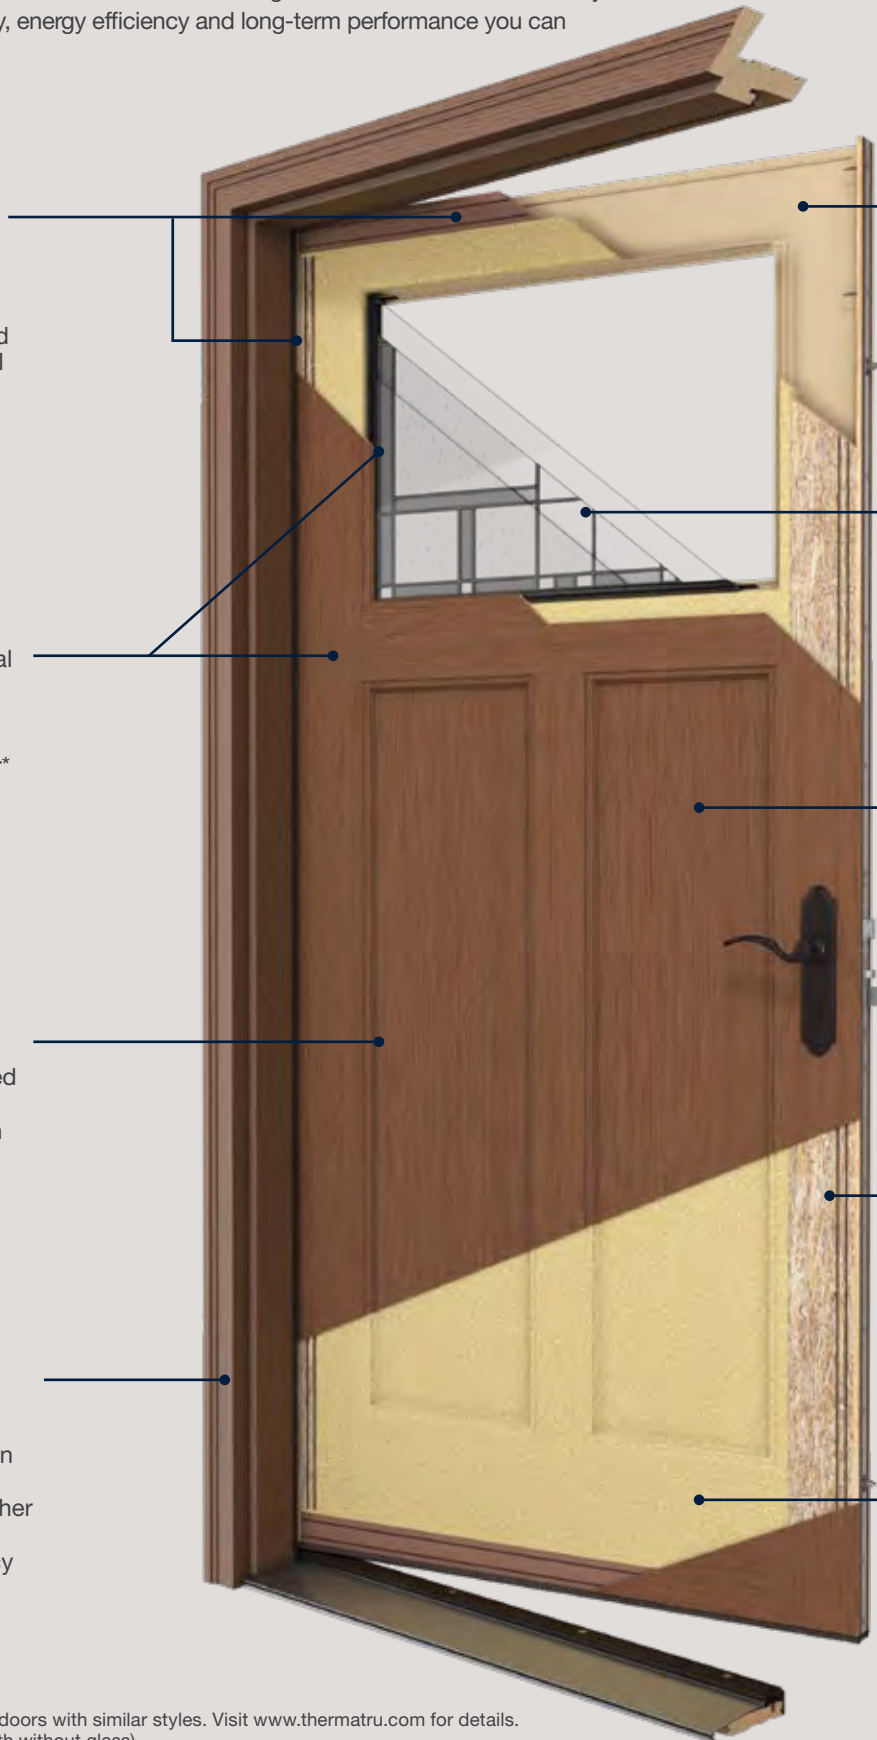

Premium construction, inside and out.

Highlighting the best of craftsmanship and innovation, Classic Craft premium entryways boast impressive, well-designed features and remarkable construction. The inner workings of each Classic Craft door lay the foundation for exceptional strength, security, energy efficiency and long-term performance you can depend on for years to come.

Engineered for Moisture Protection

Features composite top and bottom rails and solid hardwood edges for increased moisture and rot protection all the way around the door.

Designed with Authenticity

Features construction identical to wood doors with narrow stiles and rails, and flush-glazed glass options that are more than 10% wider* to welcome more natural light into the home.

Tested to Withstand Mother Nature

Designed and rigorously tested to withstand and protect from the damaging effects of harsh weather conditions.

Therma-Tru® Door Frame

Created specifically for Thermo-Tru doors to deliver an entire entry system designed and engineered to work together to resist leaks and drafts, and help maintain energy efficiency and weather resistance.

*Comparison of Classic Craft to other standard fiberglass doors with similar styles. Visit www.thermatru.com for details.

**Comparison of R-Values of fiberglass to wood doors (both without glass).

Right Page Top: Classic Craft Walnut Grain Door – CCW8901L; Low-E Glass Direct Set Sidelite – DRS82131SL, Finish – Acorn

Right Page Middle: Classic Craft Mahogany Grain, Homeward Glass, Door – CCM82801, Finish – Barley

Right Page Bottom: Classic Craft Canvas Door – CCV220; Low-E Glass, Sidelites – CCV100SL, Finish – Indigo