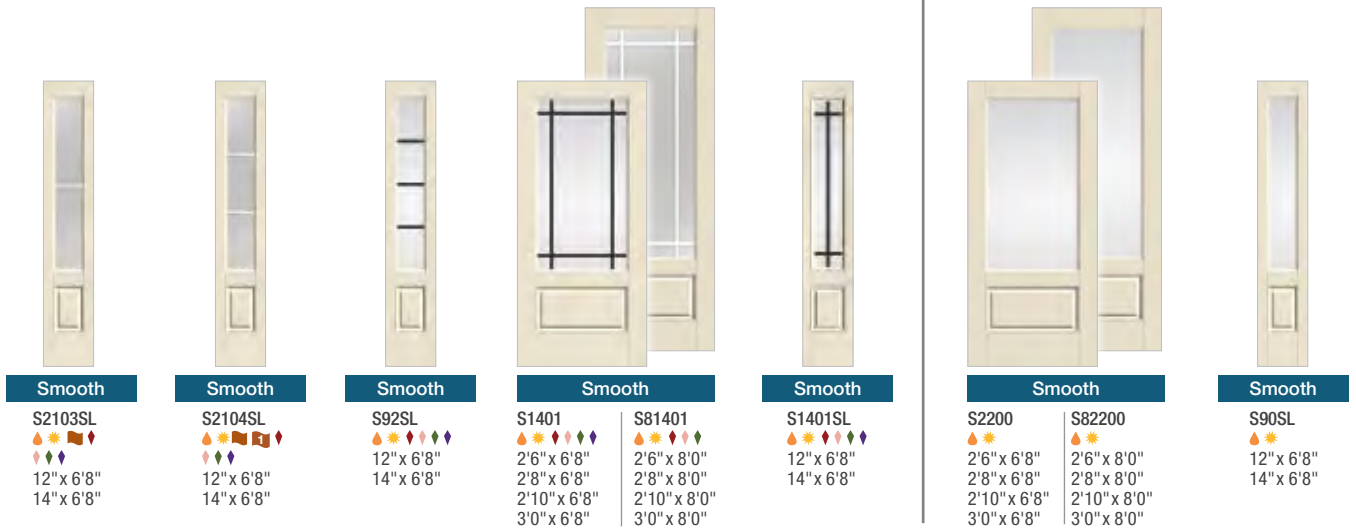

Clear Glass

Key

- Flush-Glazed Glass with Detailed Sticking (FG)
- Low-E Glass (LE)
- Simulated Divided Lites (SDL)
- Simulated Divided Lites (SDLF1)
- Flat or Contour White Grilles Between Glass (GBGF / GBGC)
- Flat or Contour Black Grilles Between Glass (GBGF / GBGC)
- Flat Almond Grilles Between Glass (GBGF)
- Flat Bronze Grilles Between Glass (GBGF)