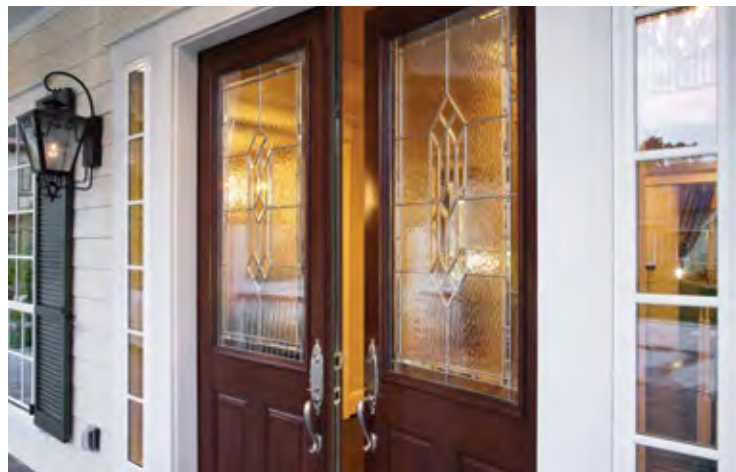

Note: Finish colors may vary from an actual application due to fluctuations in finishing or printing. See page 287 for important product details that may help with your purchase decision.

Bottom: Classic Craft Mahogany Grain, Provincial Glass, Doors – CCR804028

Right Page, Top: Fiber-Classic Oak Collection, Clear Glass with GBGs, Doors – 8000-12, Finish – Raven

Right Page, Bottom Left: Classic Craft Fir Grain, Homeward Glass, Doors – CCA211, Finish – Driftwood

Right Page, Bottom Right: Fiber-Classic Oak Collection, Clear Glass with GBGs, Doors – FC8313, Finish – Barley

Key

Tru-Defense Eligible