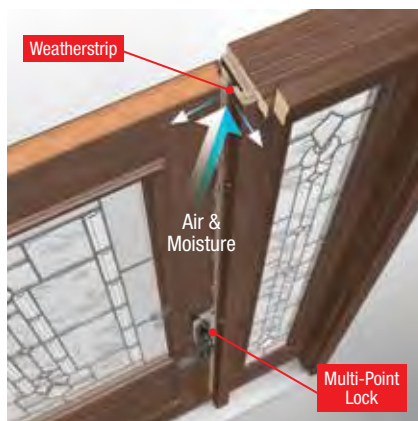

5 Multi-point locking system (recommended) engages the door and frame at three points from top to bottom for enhanced security while helping to preserve the **weatherstrip's** seal even under wind pressure.