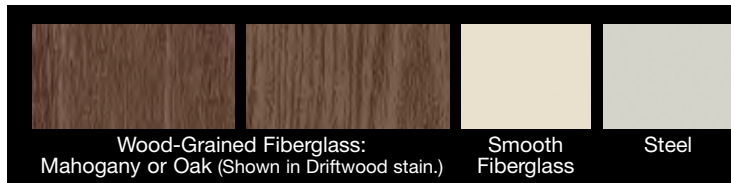

It's your decision, by design.

Select a look for the door and sidelite. Choose a material. Find an available glass design and frame to complete the statement. Stain or paint it any color. Explore all the possible combinations at thermatru.com/pulse.

Note: Door and sidelite styles shown in smooth fiberglass with flat lite frame. To see styles in other material choices, go to thermatru.com/pulse.