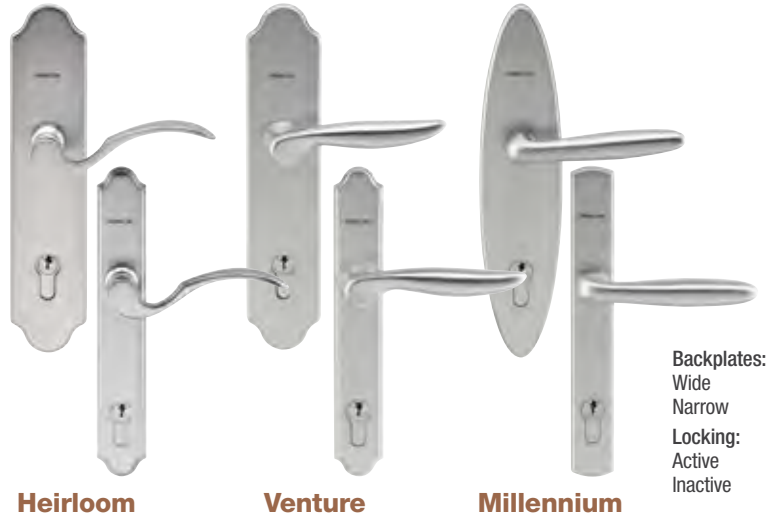

Finish Options