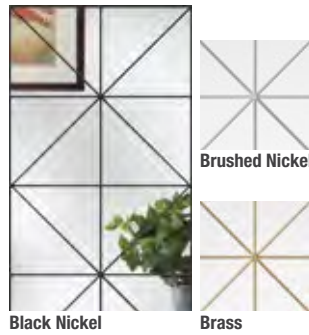

Black Nickel   Brass
NEW Calix
Glass Privacy Rating: **1**