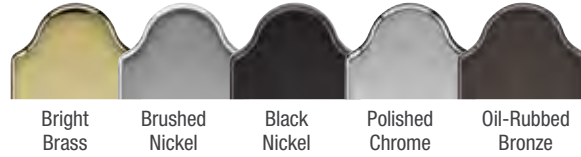

Finish Options