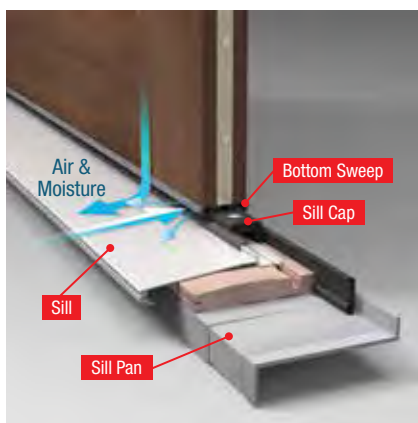

2 Sill and bottom sweep form a tight seal against wind-driven moisture infiltration at the bottom of the door system and help channel moisture away from the home. **Sill pan** (recommended) adds an extra layer of protection to help keep moisture away from the subfloor.