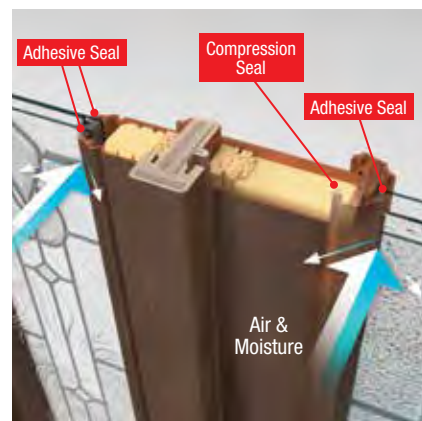

6 Lip-lite frame (shown right) features a **compression seal** against weather on the outside of the **door** and an **adhesive seal** against weather on the outside of the **glass**. **Flush-glazed glass** (shown left) is built directly into the door without a Lip-lite frame, featuring a **high-performance adhesive weather seal** inside and out.