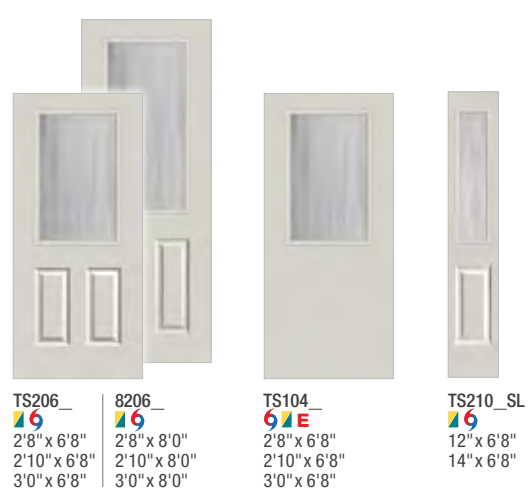

Privacy & Textured Glass

Key

- Low-E Glass (LE)
- Turtle Glass
- Simulated Divided Lites (SDL)
- Flat or Contour White Grilles Between Glass (GBGF / GBGC)
- Flat Almond Grilles Between Glass (GBGF)
- Flat or Contour Black Grilles Between Glass (GBGF / GBGC)
- Fixed Grilles (FXG)
- Flat Bronze Grilles Between Glass (GBGF)
- Flat or Contour Black Grilles Between Glass (GBGF / GBGC)
- Fixed Grilles (FXG)
- **NEW** Scrolled & Flat Advanta Lite Frame
- **NEW** Scrolled Advanta Lite Frame
- WBDR / HVHZ Options
- **E** Elevated 10" Bottom Rail Options
- **P** PVC Doorlite Frame**