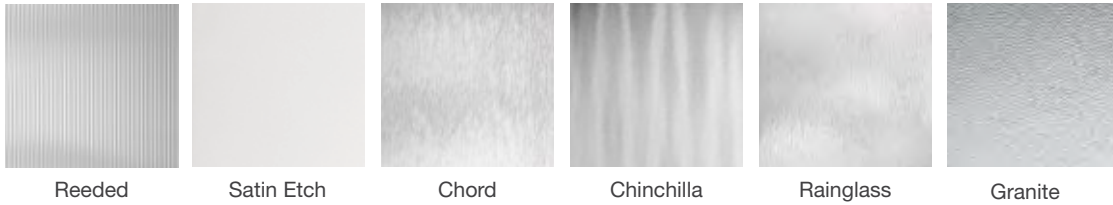

Privacy & Textured Glass

Available for all Pulse door styles.

Low-E Also Available.