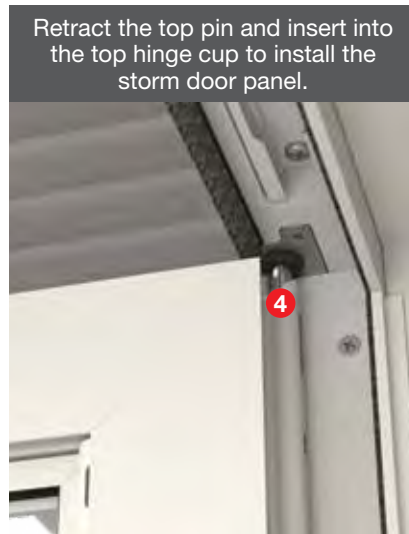

Note: See your Therma-Tru seller or visit www.thermatru.com for details on limited warranties and exclusions.

The storm door is easy to install at the jobsite.

The concealed hinges featuring retractable pins **4** and the revolutionary hidden closer with Click&Hold™ technology **5** enable a quick and intuitive installation experience. After the installation of the entry door, install the closer, sweep and hardware. Then, follow these three simple steps to complete the job. **Scan the QR code to learn more about storm door panel installation.**