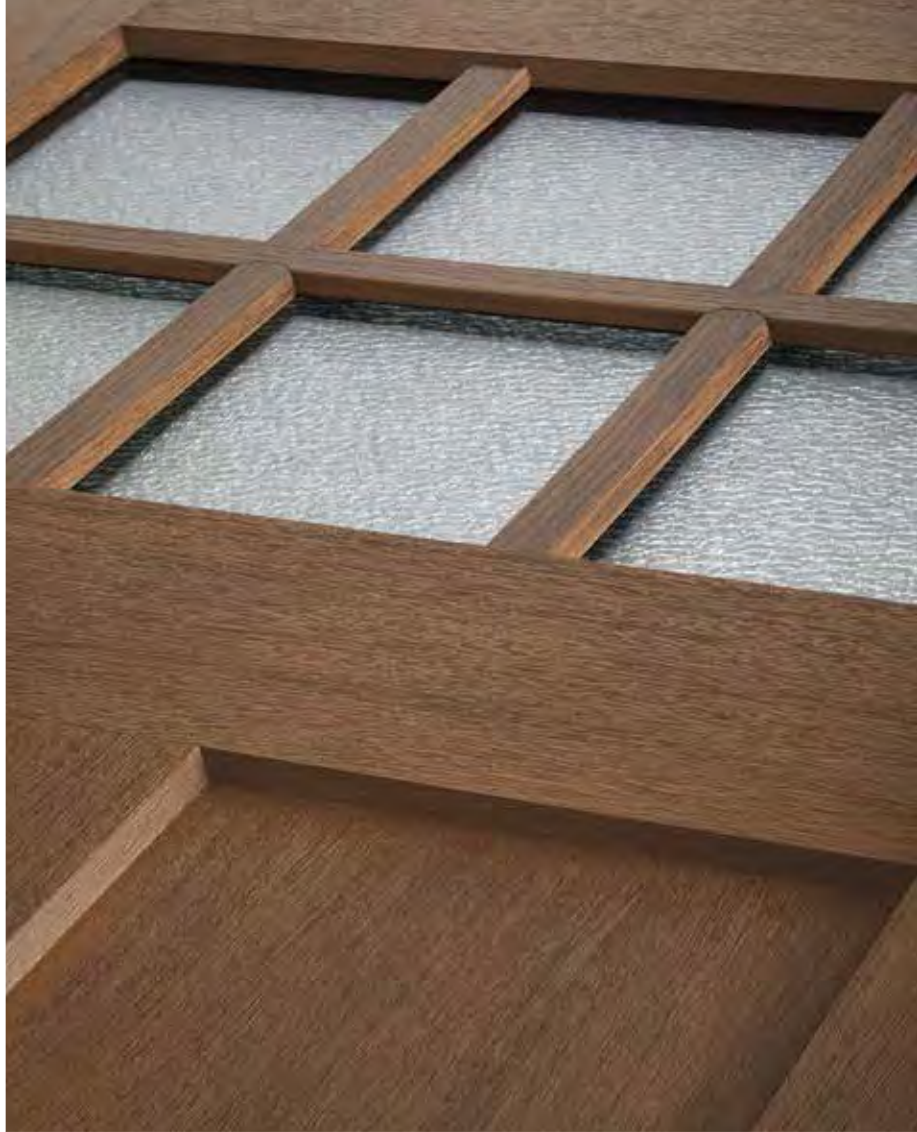

Privacy & Textured Glass

Therma-Tru® doors and sidelites can be fitted with our beautiful privacy and textured glass. This versatile assortment aligns with personal style and homeowner desires for privacy while allowing natural light to brighten the interior.

- All privacy and textured glass options are triple-pane, providing thermal efficiency.
- Triple-pane construction also allows for an easy-to-clean surface.
- Available with two Lip-lite frame options, as well as seamless flush-glazed options, in select doors.

Available in Classic Craft®, Fiber-Classic®, Smooth-Star®, Profiles™, Traditions and Pulse® doors and sidelites.

Low-E Glass

Factory-coated Low-E glass delivers exceptional energy efficiency. Available in Classic Craft, Fiber-Classic, Smooth-Star, Profiles, Traditions and Pulse. Look for the (☀️) icon.

Divided Lites

Enhance the beauty of any home with a variety of divided lite options for entry and patio doors. Tailor the look with different texture, profile, width and color choices.

- Coordinate with the home's window patterns and architectural details for a cohesive look and increased curb appeal.
- Available divided lite options include simulated divided lites (SDLs), grilles between glass (GBGs) and fixed grilles.
- Available glass options include elegant privacy and textured, as well as energy-efficient Low-E and clear glass.

Available in Classic Craft®, Fiber-Classic®, Smooth-Star®, Profiles™ and Traditions.