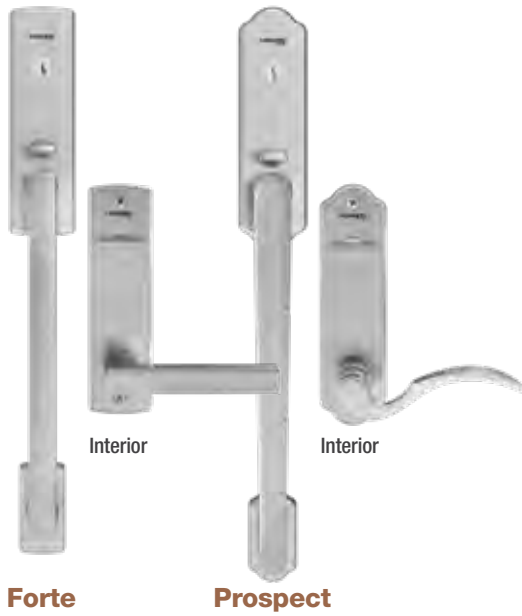

Handleset Options for Standard Door MPLS

Designed to complement Therma-Tru® door styles from traditional to contemporary.