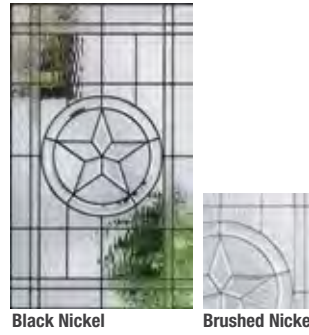

Black Nickel   Brushed Nickel
Texas Star
Glass Privacy Rating: **5**