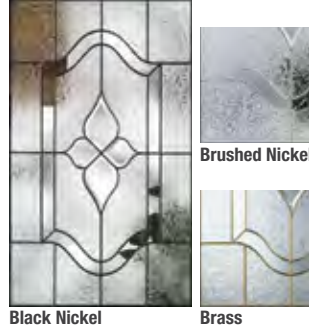

Black Nickel   Brass
Concorde
Glass Privacy Rating: **8**