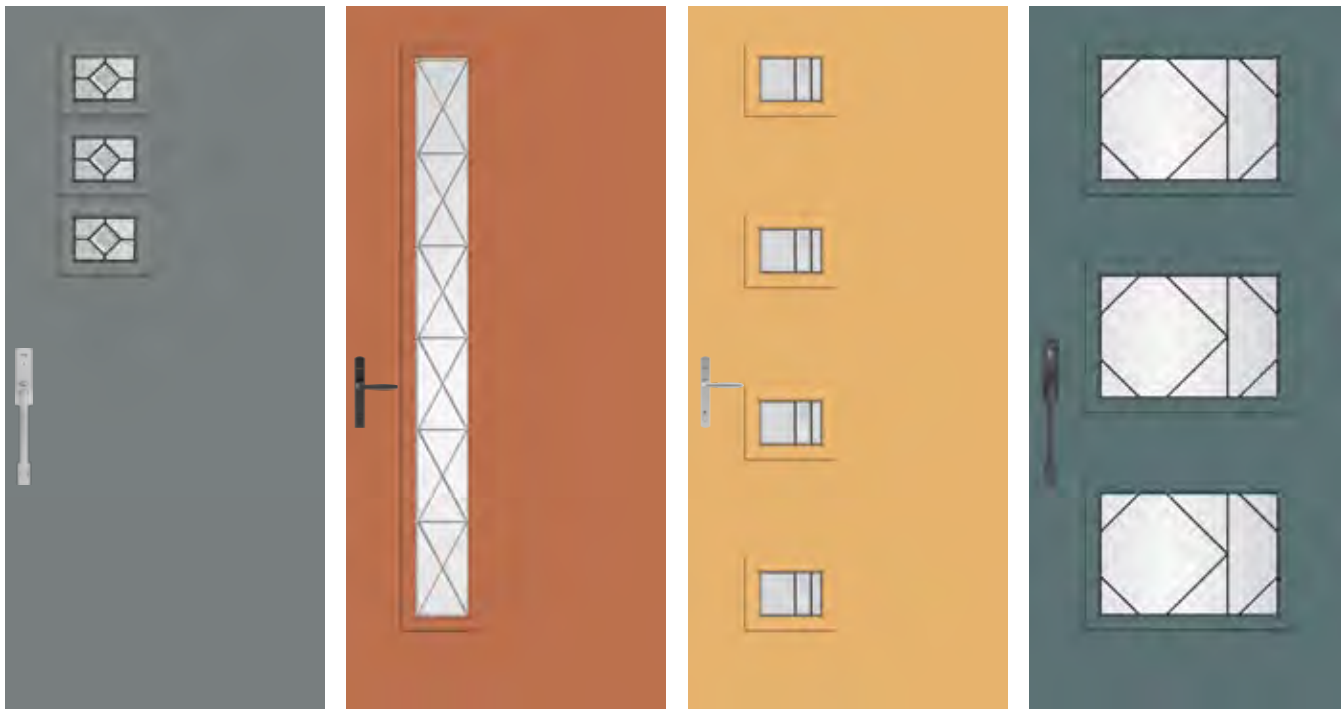

It's your decision, by design.

Pulse is geometry with energy. Designed to be fun and easy to mix and match with sleek, flush door and sidelite styles, you can create a modern entrance without missing a beat. Explore all the possible combinations at thermatru.com/pulse. Mix and match to get the style numbers needed to order. Turn the page for a glimpse of available styles and sizes.

The creativity is unlimited. Stain or paint the entrance any color.

These doors and sidelites come ready to stain or paint. So there's no limit to the creativity you can use when it comes to finishing touches.