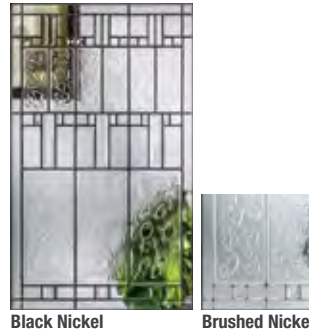

Black Nickel   Brushed Nickel
Sedona
Glass Privacy Rating: **7**