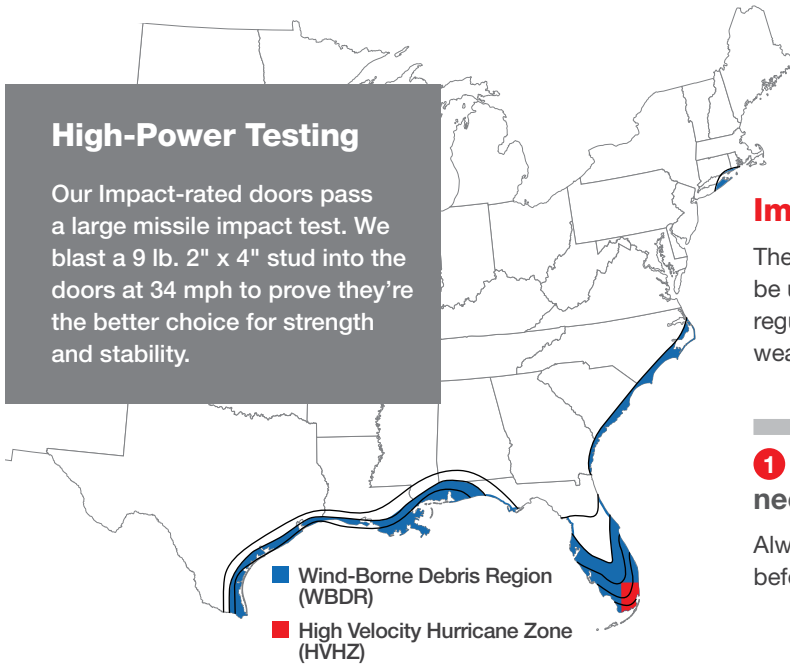

Tough when you need it. Beautiful always.

High-Power Testing

Our Impact-rated doors pass a large missile impact test. We blast a 9 lb. 2" x 4" stud into the doors at 34 mph to prove they're the better choice for strength and stability.

Impact-Rated Products

Therma-Tru offers Impact-rated doors and glass that can be used to meet high-wind and coastal region codes and regulations, offering excellent performance in extreme weather conditions while providing added protection.

1 Use the map as a guide to find out if you need product for WBDR or HVHZ.

Always confirm building code requirements in your area before buying.*