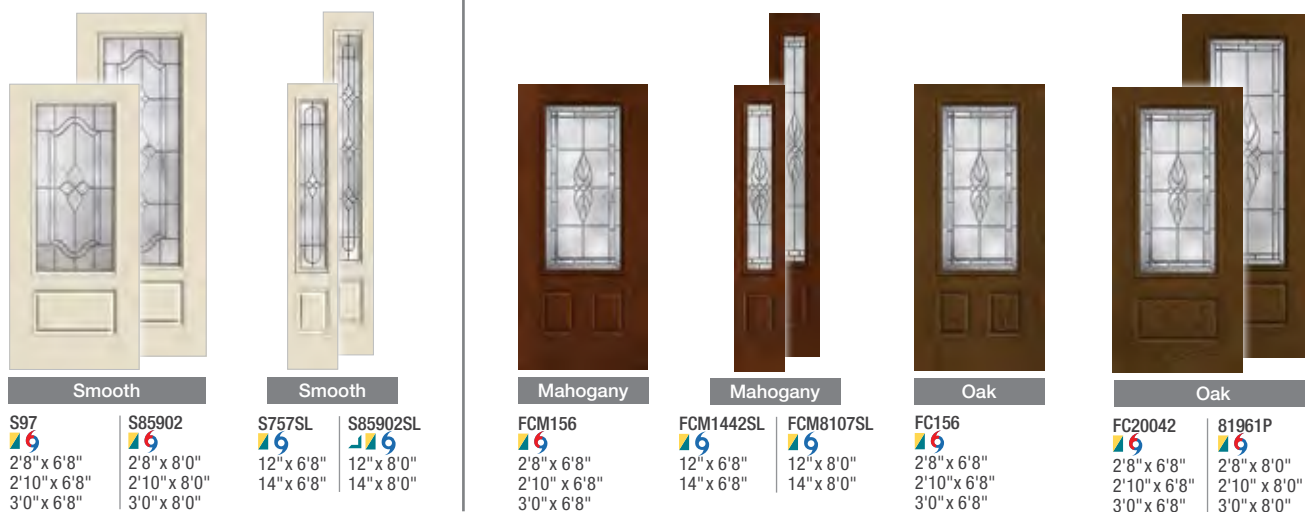

Kensington ◆ ◆ ◆

Kensington *Continues on next page.*

Key

- Black Nickel Caming (1D)
- Flat Lite Frame
- WBD / HVHZ Options
- Brushed Nickel Caming (1C)
- NEW Scrolled & Flat Advanta Lite Frame
- Brass Caming (1A)
- WBD Options
- Wrought Iron (1W)