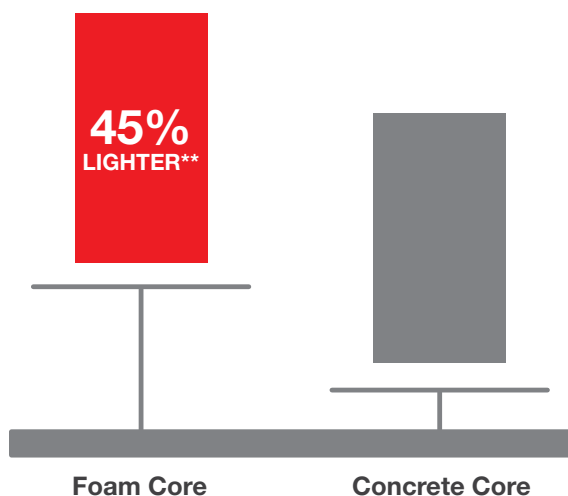

Therma-Tru® Fire-Rated Doors

From smooth to wood-grained, Therma-Tru offers products to meet most national and local code requirements for house-to-garage, multi-family residential and hotel / motel unit entries.* Explore a wide variety of 20-minute Fire-rated fiberglass and steel door styles.

- Fiber-Classic and Smooth-Star 20-minute Fire-rated fiberglass doors are now constructed with a polyurethane foam core that reduces overall door slab weight by 45% for easier handling and installation.**

20-Minute Fire-Rated Fiberglass Doors

- Tested to withstand a minimum of 20-minutes of fire exposure with temperatures that reach more than 1,400 degrees Fahrenheit.
- Features a 20-minute positive pressure rating.
- Certified by Intertek, Warnock Hersey for mortise lock use and features a wide lock stile to provide proper handleset reinforcement, combined with lock and hinge stiles that increase rigidity and stability.
- More durable than steel, and resist dents, scratches and rust, making them ideal for high-traffic, heavy-use environments.
- Features full-length lock side blocking, as well as blocking for panic and closure applications.
- Ideal for hotels, apartments, office buildings and other applications with security locks and card readers.

Additional Options

- Solid-panel steel wood-edge doors also available with the 20-minute Fire-rated label, starting on page 245.

For California Projects

Therma-Tru Fiber-Classic and Smooth-Star 20-minute Fire-rated fiberglass doors meet or exceed building codes and regulations specific to the state of California, including:

- ✓ California Wildland Urban Interface (WUI) requirements.
- ✓ California Air Resources Board (CARB) formaldehyde regulations.
- ✓ California State Fire Marshall test CA SFM 12-7A-1.

For Florida Projects

Therma-Tru Fiber-Classic and Smooth-Star foam core 20-minute Fire-rated fiberglass doors include options to meet building codes and regulations specific to the state of Florida.

- ✓ Approved for structural use in Florida.
- ✓ Approved for Wind-Borne Debris Regions (WBDR).

*To confirm fire door requirements in your jurisdiction, always check with your local building code authority.

**Comparison of 20-minute foam core Fire-rated door to a 20-minute concrete core Fire-rated door with similar style.

Note: To see the third-party Intertek (Warnock-Hersey) listing reports, visit www.thermatru.com/performance.

Left: Smooth-Star Door – SSF120