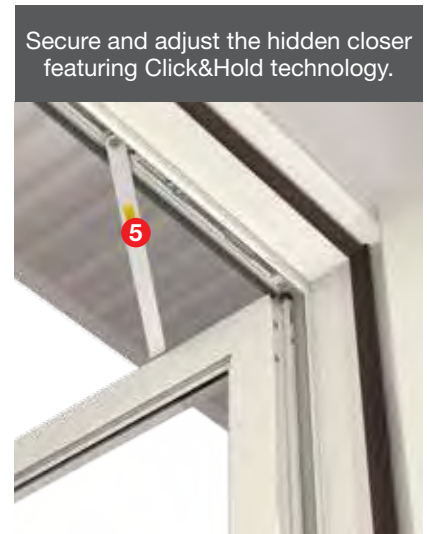

Note: See your Therma-Tru seller or visit www.thermatru.com for details on limited warranties and exclusions.

The storm door is easy to install at the jobsite.

The concealed hinges featuring retractable pins **4** and the revolutionary hidden closer with Click&Hold™ technology **5** enable a quick and intuitive installation experience. After the installation of the entry door, install the closer, sweep and hardware. Then, follow these three simple steps to complete the job. **Scan the QR code to learn more about storm door panel installation.**