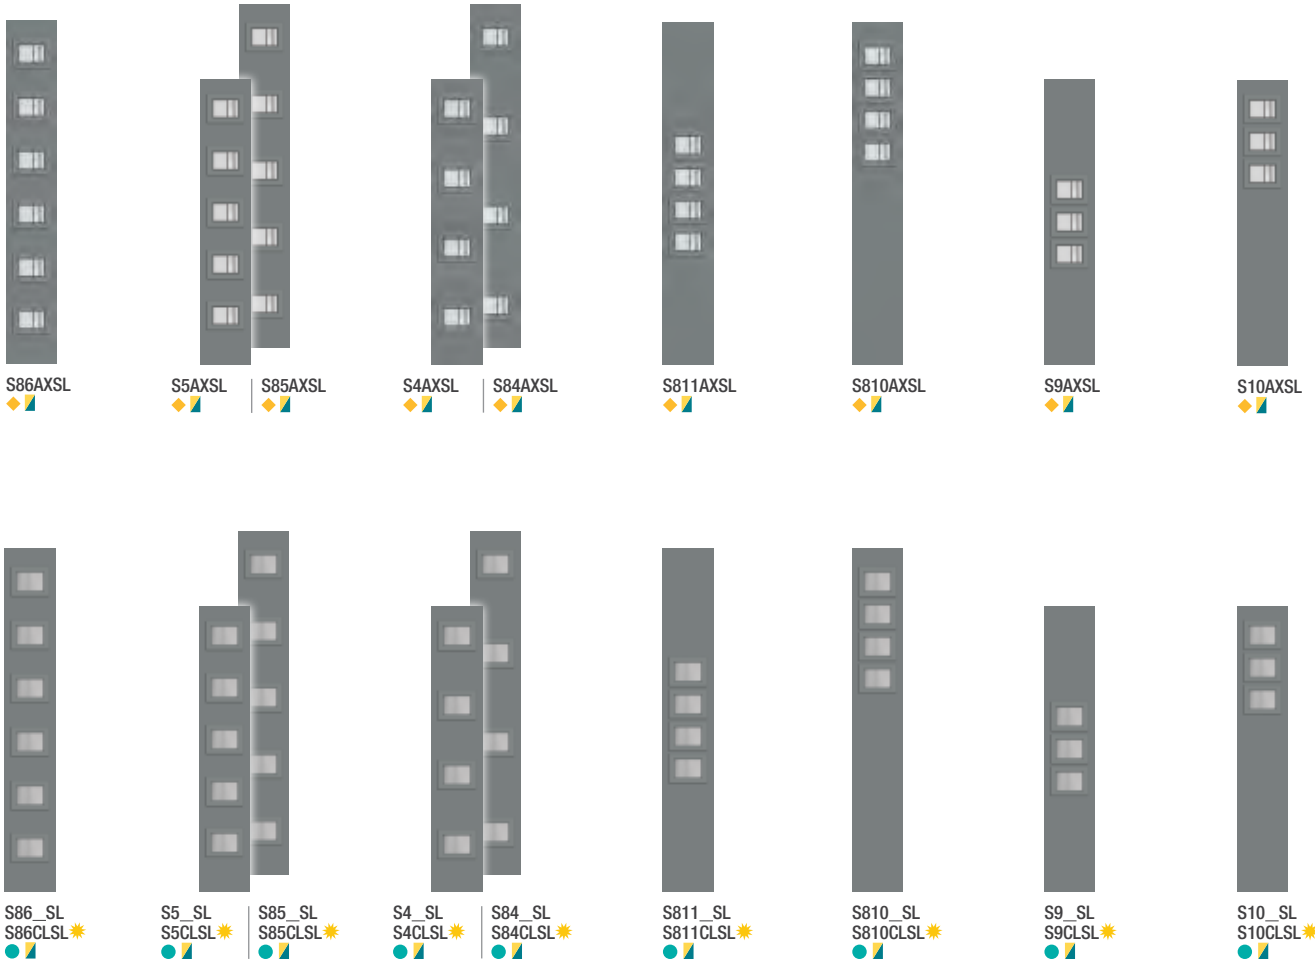

Privacy & Textured Glass Options
Add the code to the blank in the style number for the desired door and glass combination. For details on glass options, see page 248.

XK = Reeded	XJ = Chinchilla
XE = Satin Etch	XR = Rainglass
XC = Chord	XN = Granite

Key

- Low-E Glass (LE)
- Black Nickel Caming (1D)
- Vented Sidelite Options
- **NEW** Scrolled & Flat Advanta Lite Frame

Wood-Grained Fiberglass: Mahogany or Oak (Shown in Driftwood stain.)	Smooth Fiberglass	Steel

It's your decision, by design.
Select a look for the door and sidelites. Choose a material. Find an available glass design and frame to complete the statement. Stain or paint it any color. Explore all the possible combinations at thermatru.com/pulse.

Note: Door and sidelite styles shown in smooth fiberglass with flat lite frame. To see styles in other material choices, go to thermatru.com/pulse.

Note: See page 287 for important product details that may help with your purchase decision.
Right Page, Top: Pulse Línea, Low-E Glass with Flat Lite Frame, Door – S81RCL, Direct Set Sidelite – DRS82131SL, Finish – Chestnut
Right Page, Bottom: Pulse Echo, Satin Etch Glass with Flat Lite Frame, Door – S85XE, Sidelite – S85XESL, Finish – Onyx