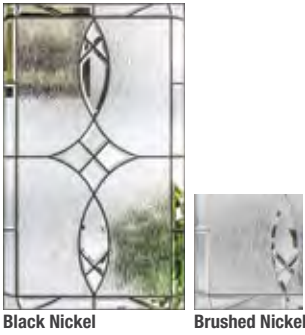

Decorative & Specialty Glass Designs**

Black Nickel   Brushed Nickel
Blackstone
Glass Privacy Rating: **7**