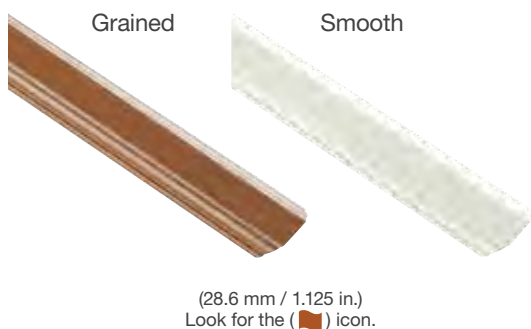

SDL Bar Options

Smooth SDL bars are color matched to PrismaGuard Alpine.