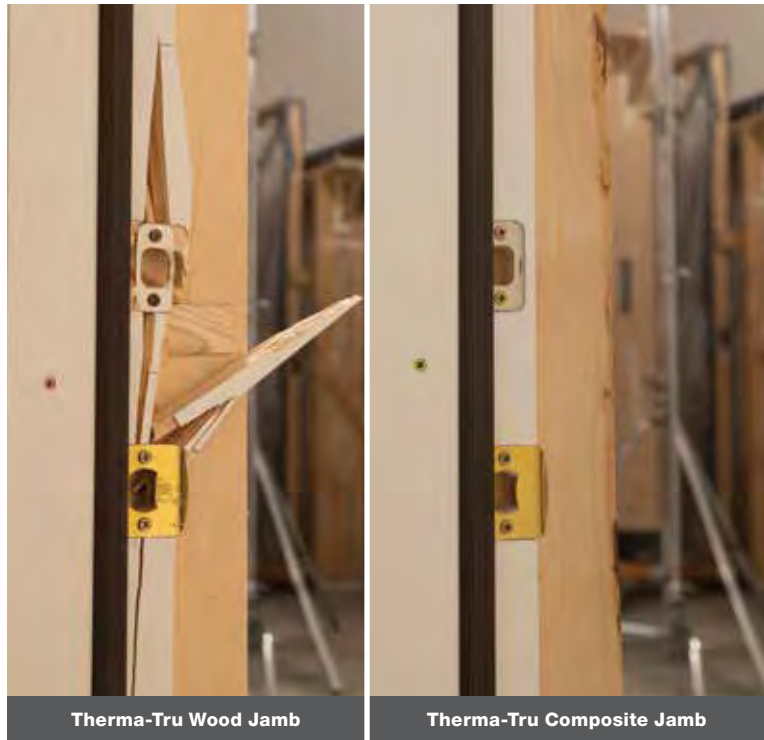

*Comparison of pendulum impact test results for Therma-Tru composite door frame and standard finger-jointed Pine wood door frame, both with similar pre-hung doors.

**Comparison of pendulum impact test results for Therma-Tru doors in steel versus fiberglass. Visit www.thermatru.com for details.

¹Source: FBI Uniform Crime Reporting Program, "2019 Crime in the United States."

²Source: FBI Uniform Crime Reporting Program, "2019 Crime in the United States," Table 7.

³Source: www.asecurelife.com