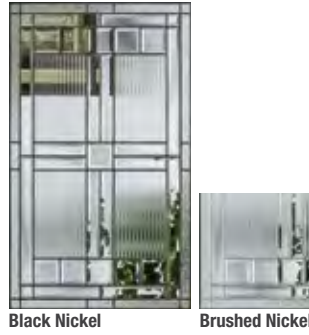

Black Nickel   Brushed Nickel
Saratoga
Glass Privacy Rating: **7**