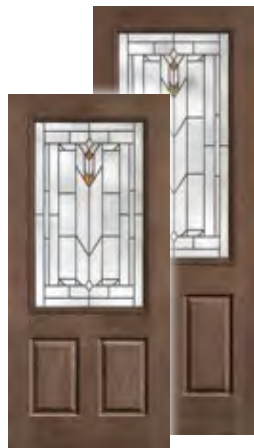

Arborwatch® ◆

Artissa Collection
Mahogany*

CCR1417 3'0" x 6'8"
CCR81417 3'0" x 8'0"
3'6" x 8'0"