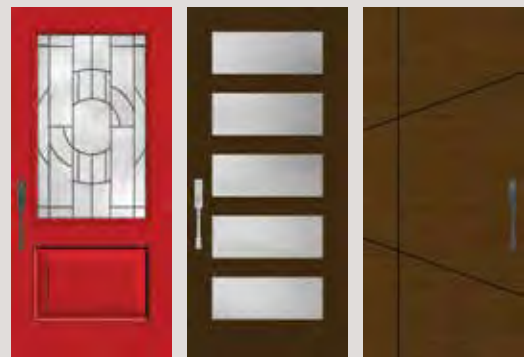

Visionary Collection

Modern | Confident | Minimal

Note: Finish colors may vary from an actual application due to fluctuations in finishing or printing. See your Therma-Tru seller or visit www.thermatru.com for details on limited warranties and exclusions.