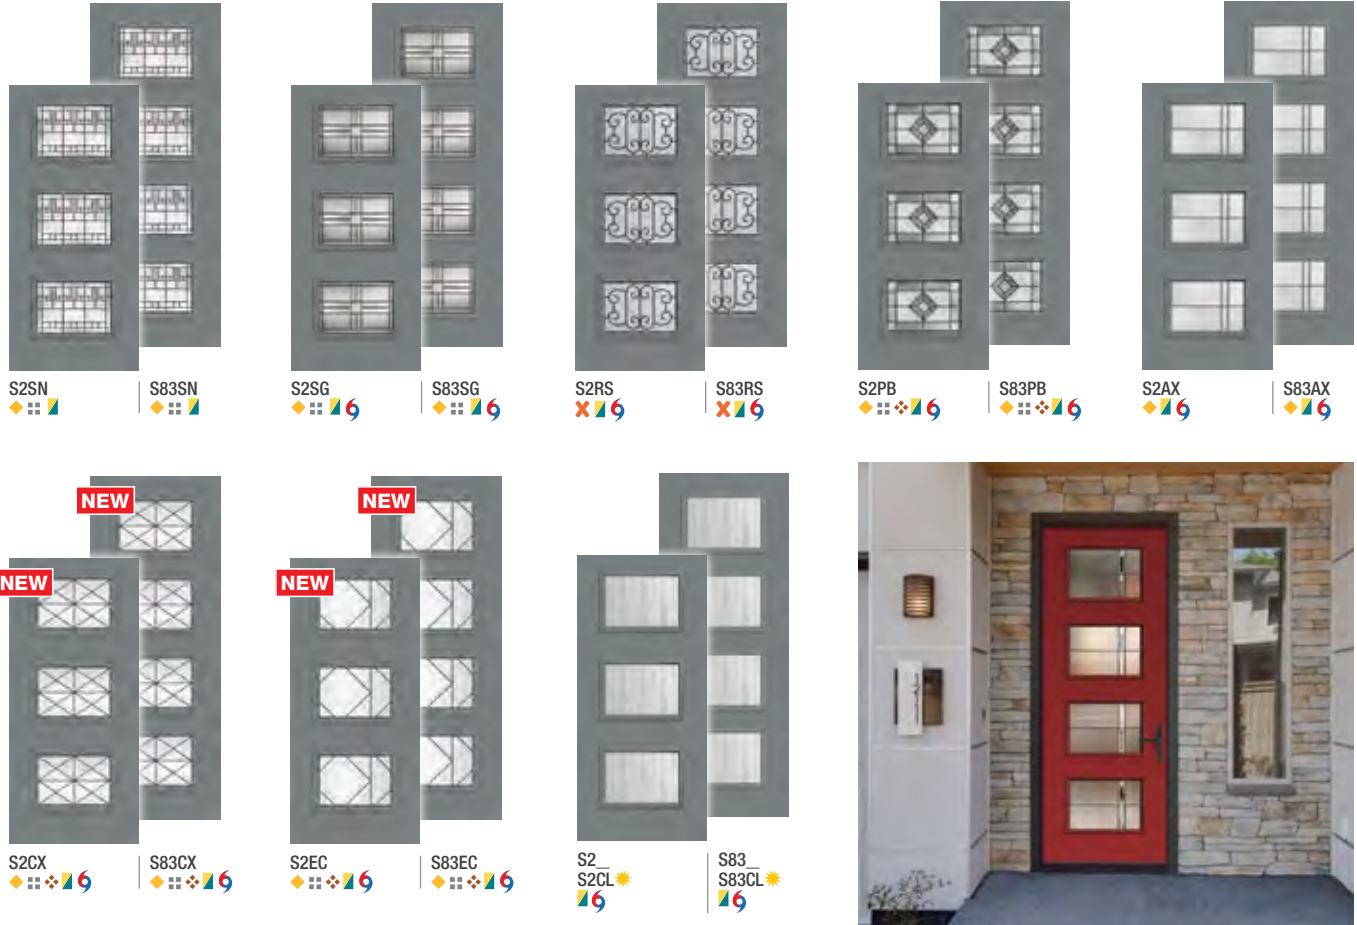

Ari

Note: Product images show exterior side of door.