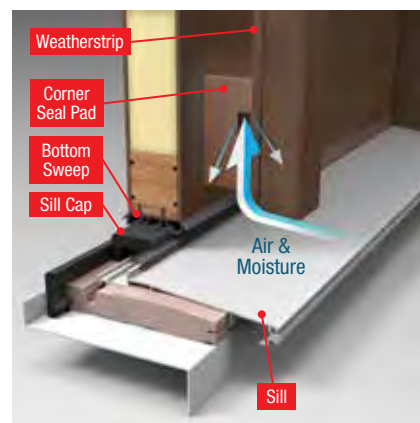

3 Corner seal pads (inswing only) complete the seal between the **sill cap**, **bottom sweep** and **weatherstrip** to help block potential pathways where wind-driven moisture can infiltrate the bottom corner of the door system.