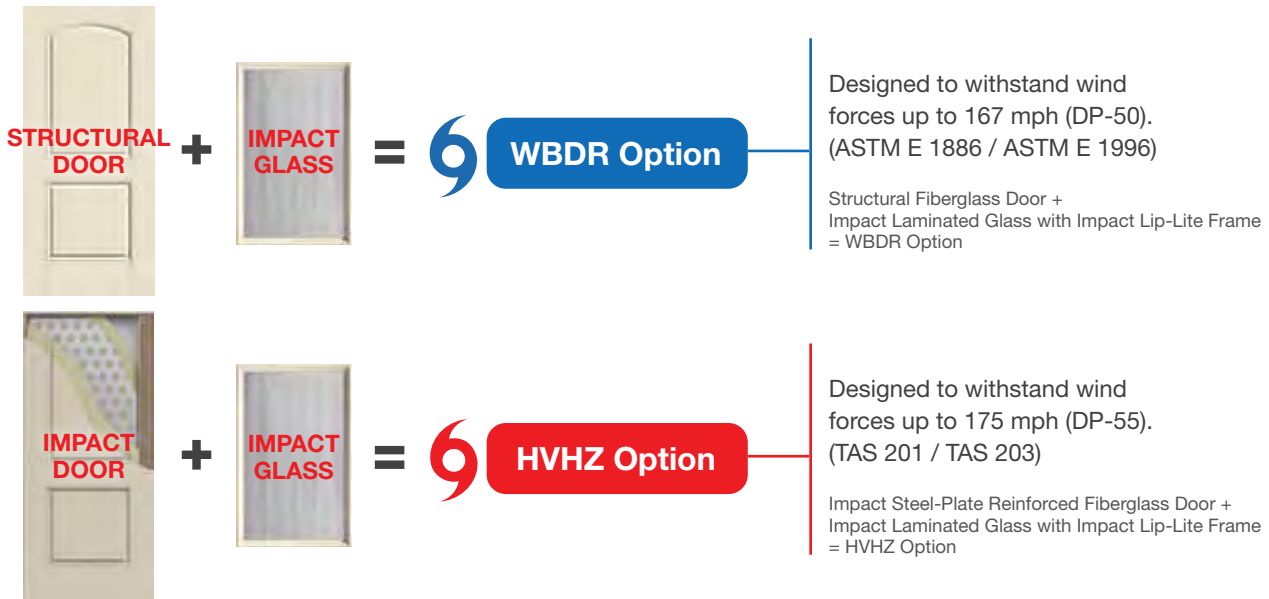

2 Use the icons to find available Therma-Tru® product options in this catalog.

WBDR / HVHZ Options: Look for this icon to find door and sidelite styles that can be configured for WBDR or HVHZ.

3 Verify that there is a Therma-Tru product approval specific to your area for the door system configuration before buying.*

4 Make sure the product is installed in compliance with the product approval to meet building codes.

The performance of the door system depends on how it is installed. Proper installation is required to comply with building codes.

*Product approvals show that the door system meets applicable codes when selected, assembled and installed as instructed. Note: See your Therma-Tru seller or visit www.thermatru.com for product approvals and installation instructions. Always confirm building code requirements in your area before buying. Follow weather and news reports to assess severe weather situations and obey local authorities' shelter and evacuation orders. No product guarantees safety for persons or property, nor makes any premises hurricane- or impact-proof.