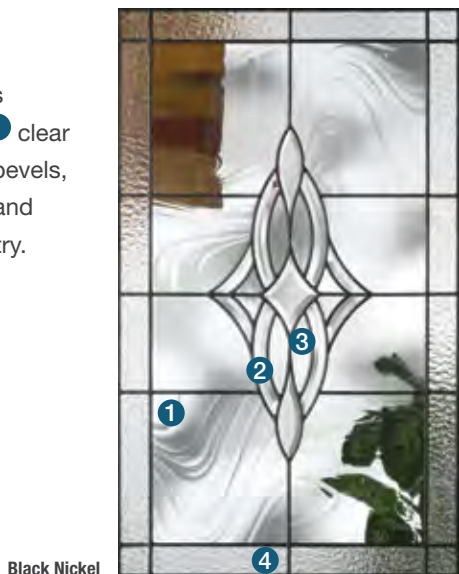

Wellesley™

Simple yet charming, Wellesley's Victorian-inspired design uses ① clear baroque glass, ② clear curved bevels, ③ waterglass, ④ granite glass and coming to add beauty to any entry.

Riserva®

Riserva decorative glass features a combination of linear and curved wrought iron elements that create a simple yet graceful design. Riserva features ① oceana glass for privacy with a look that enhances a wide variety of home styles, including Mediterranean, Old World and Southwest.