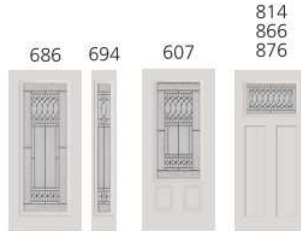

Paris (PS)

Patina caming
see p. 56-57

Privacy Level