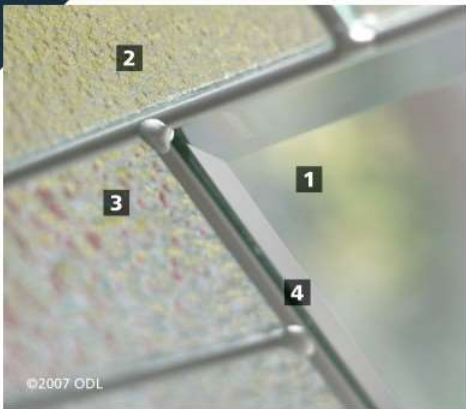

Monterey

Craftsman Style

Monterey offers Craftsman design elements and a bit of modern style to your home's entrance. Clear bevels provide visibility, yet the translucent, textured glass offers a high privacy level. Patina and satin nickel give you finish options to complement your door hardware.

- 1 Clear Bevels
- 2 Micro-Granite Glass
- 3 Granite Glass
- 4 Satin Nickel or Patina Caming

$$$

800.253.3900 odl.com

Frames

Decorative Doorglass

Dialogue Layered Glass®

Perspectives Doorglass

Spotlights® Doorglass

Enclosed Blinds

Simulated Divided Light

Grilles Between Glass

51