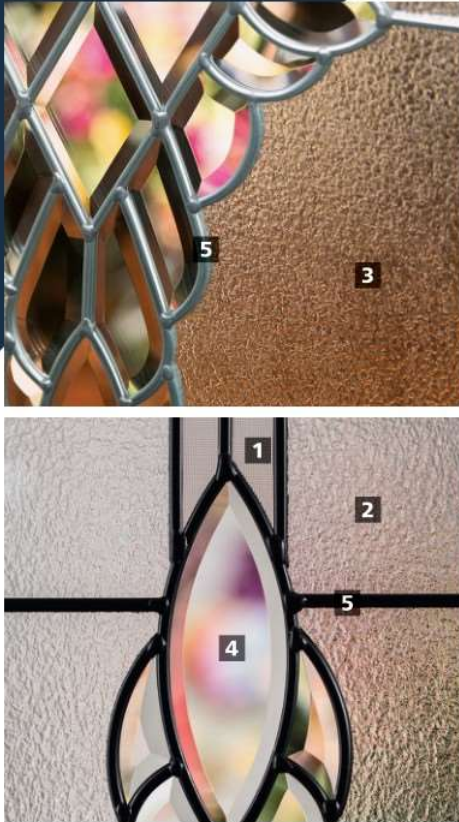

Grace Traditional Style

Accent your front door with the graceful styling of a bevel cluster. The Classic look of Grace includes a backdrop of glass textures and a nickel or patina finish. Grace offers a high level of privacy.