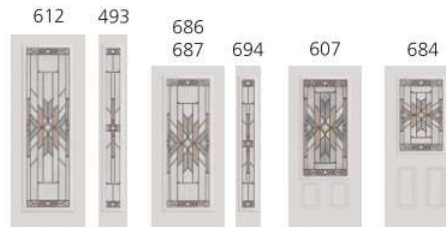

800.253.3900

odl.com