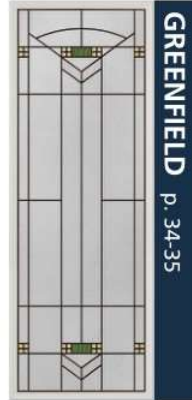

Decorative Doorglass

Overview