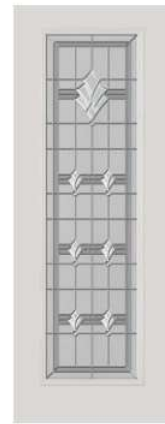

612-RA
22x80