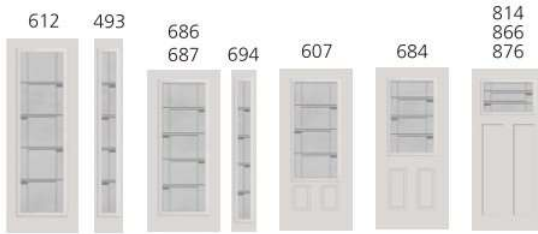

Expressions (EX)

Satin Nickel caming
see p. 30-31

Privacy Level