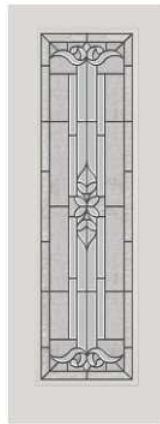

612-CD
22x80