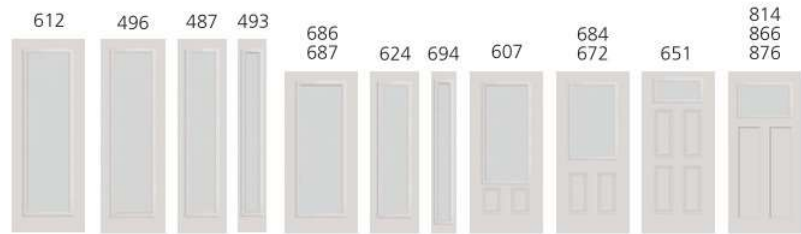

Textured doorglass
see p. 88-89

Privacy Level

Brainstorm (BRS)

Ceramic frit layered glass
see p. 76-77

Privacy Level

140 800.253.3900 odl.com

Cadence (CD)

Patina caming
see p. 14-15