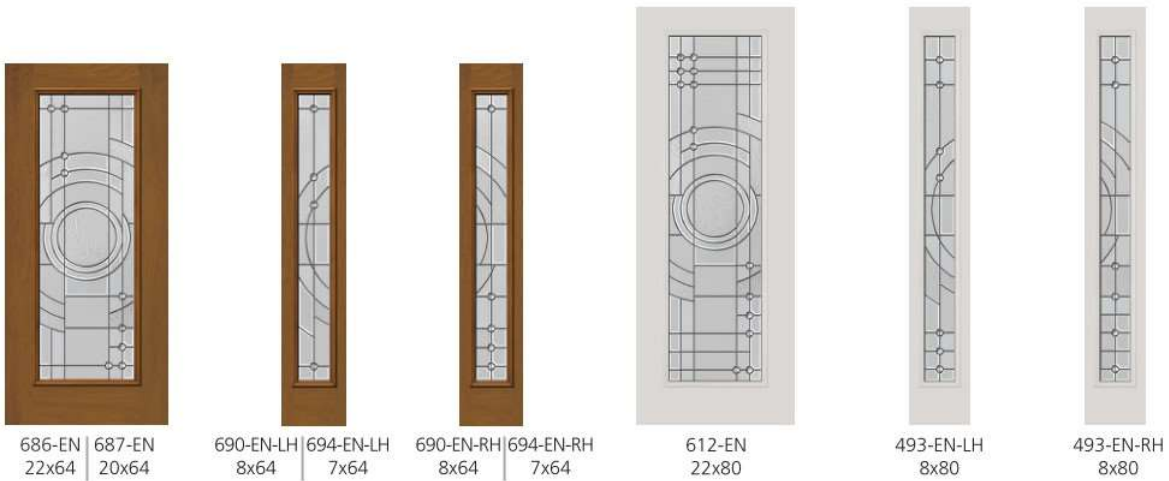

686-EN | 687-EN
22x64 | 20x64

690-EN-LH | 694-EN-LH
8x64 | 7x64

690-EN-RH | 694-EN-RH
8x64 | 7x64

612-EN
22x80

493-EN-LH
8x80

493-EN-RH
8x80

800.253.3900

odl.com

Frames

Decorative Doorglass

Dialogue Layered Glass®

Perspectives Doorglass

Spotlights® Doorglass

Enclosed Blinds

Simulated Divided Light

Grilles Between Glass

29