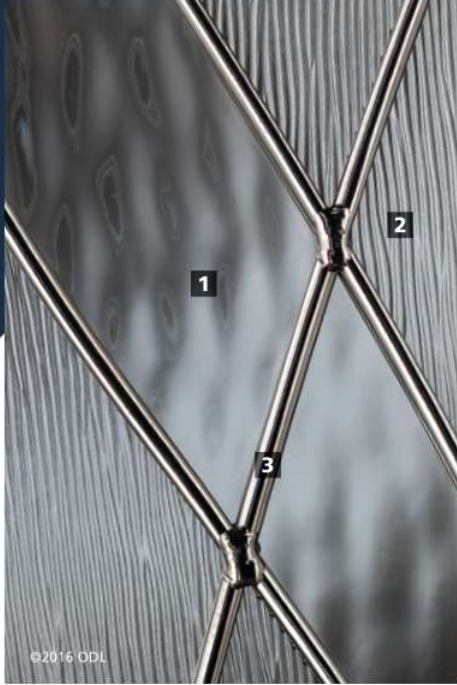

Waterside Contemporary Style

Natural, free-flowing movement extends the length of Waterside and brings to mind a flowing river or grasses swaying in the breeze. Waterside offers a high privacy level.