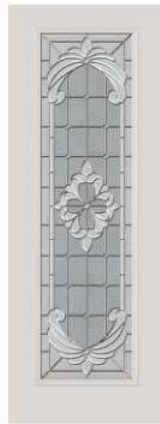

612-EX 22x80

800.253.3900 | odl.com

Frames

Decorative Doorglass

Dialogue Layered Glass®

Perspectives Doorglass

Spotlights® Doorglass

Enclosed Blinds

Simulated Divided Light

Grilles Between Glass

31