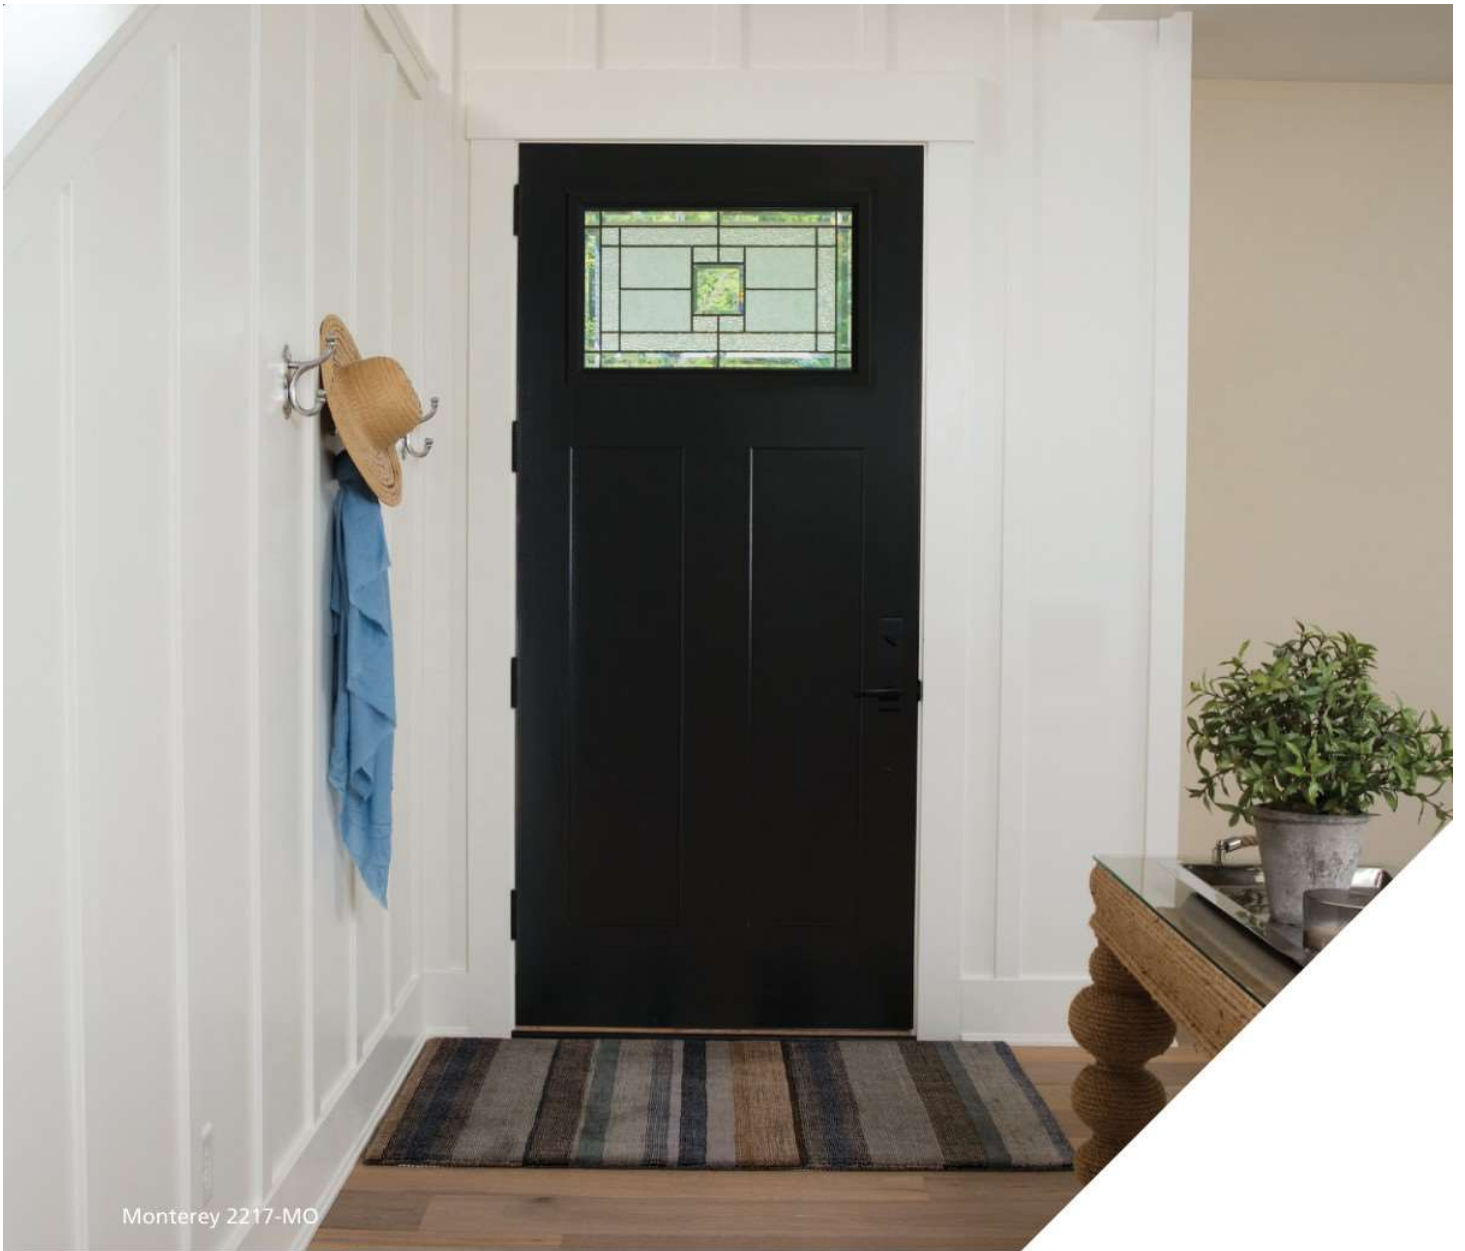

Monterey 2217-MO

Model 800 series Craftsman frames are a flat profile that is different from the traditional profile. Please note this when matching with sidelights.