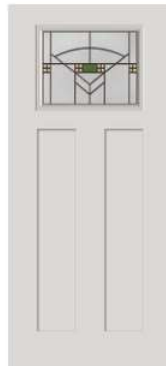

2217-GRF
22x17
ZEEL™ Frame Profile