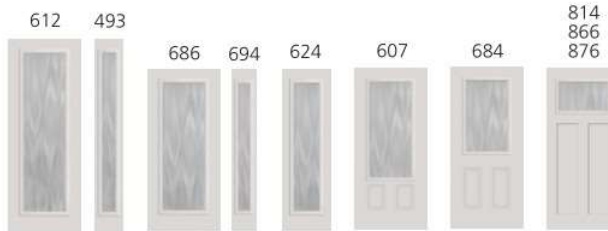

Textured doorglass
see p. 90-91

Privacy Level

800.253.3900

odl.com

141

Converse (CNV)

Ceramic frit layered glass
see p. 80-81

Privacy Level