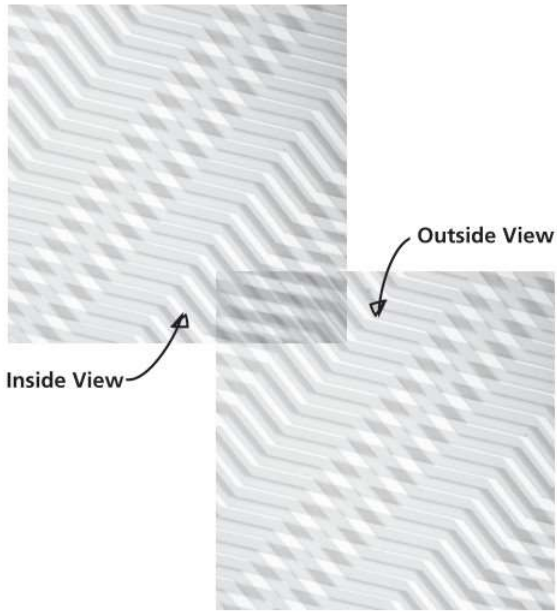

819-BNT
8x64

684-BNT
22x36

Banter Layered Glass

Banter's small-scale pattern of overlapping diagonal lines creates a woven design that zig-zags across layers of doorglass. From a distance, the fine "threads" give the appearance of fully frosted, textured glass that provide a low-medium privacy range.