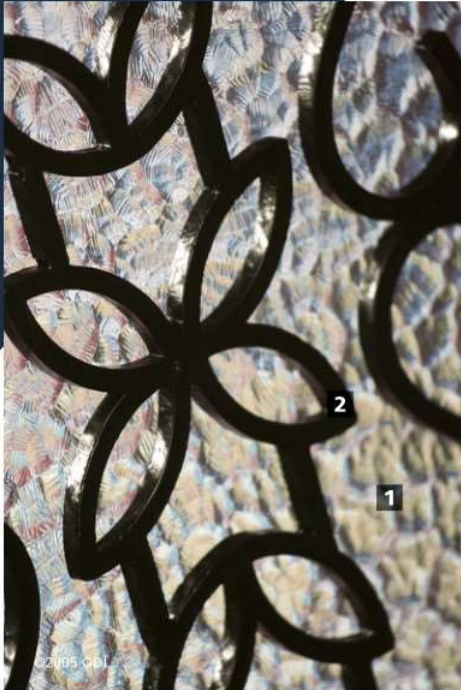

Mediterranean

Old World Style

Mediterranean pays homage to the wrought iron balconies and window grilles common in Mediterranean Revival architecture. Bring some Old World hospitality to your home and also enjoy a high level of privacy with textured translucent doorglass.

1 Arctic Glass

2 Wrought Iron Caming

Privacy Level

$$$