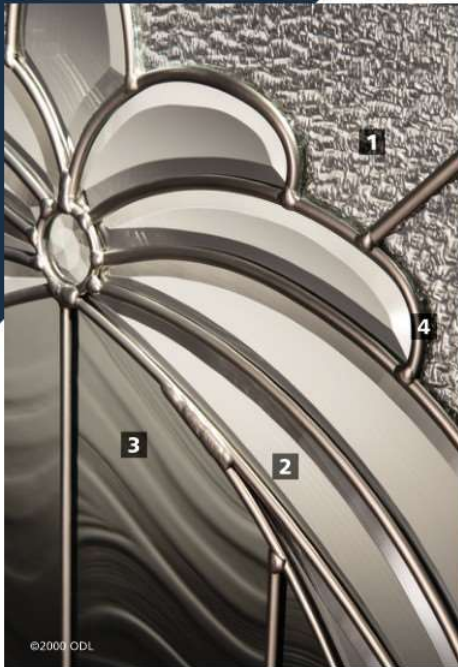

Expressions Traditional Style

Expressions offers the enduring style you value in your home's architecture. Classic deep bevel swirls and subtle gray accents will stand the test of time. Expressions comes in a satin nickel finish and offers a medium level of privacy.

- 1 Granite Glass
- 2 Clear Bevels
- 3 Gray Renaissance Glass
- 4 Satin Nickel Caming

Privacy Level

$$$$