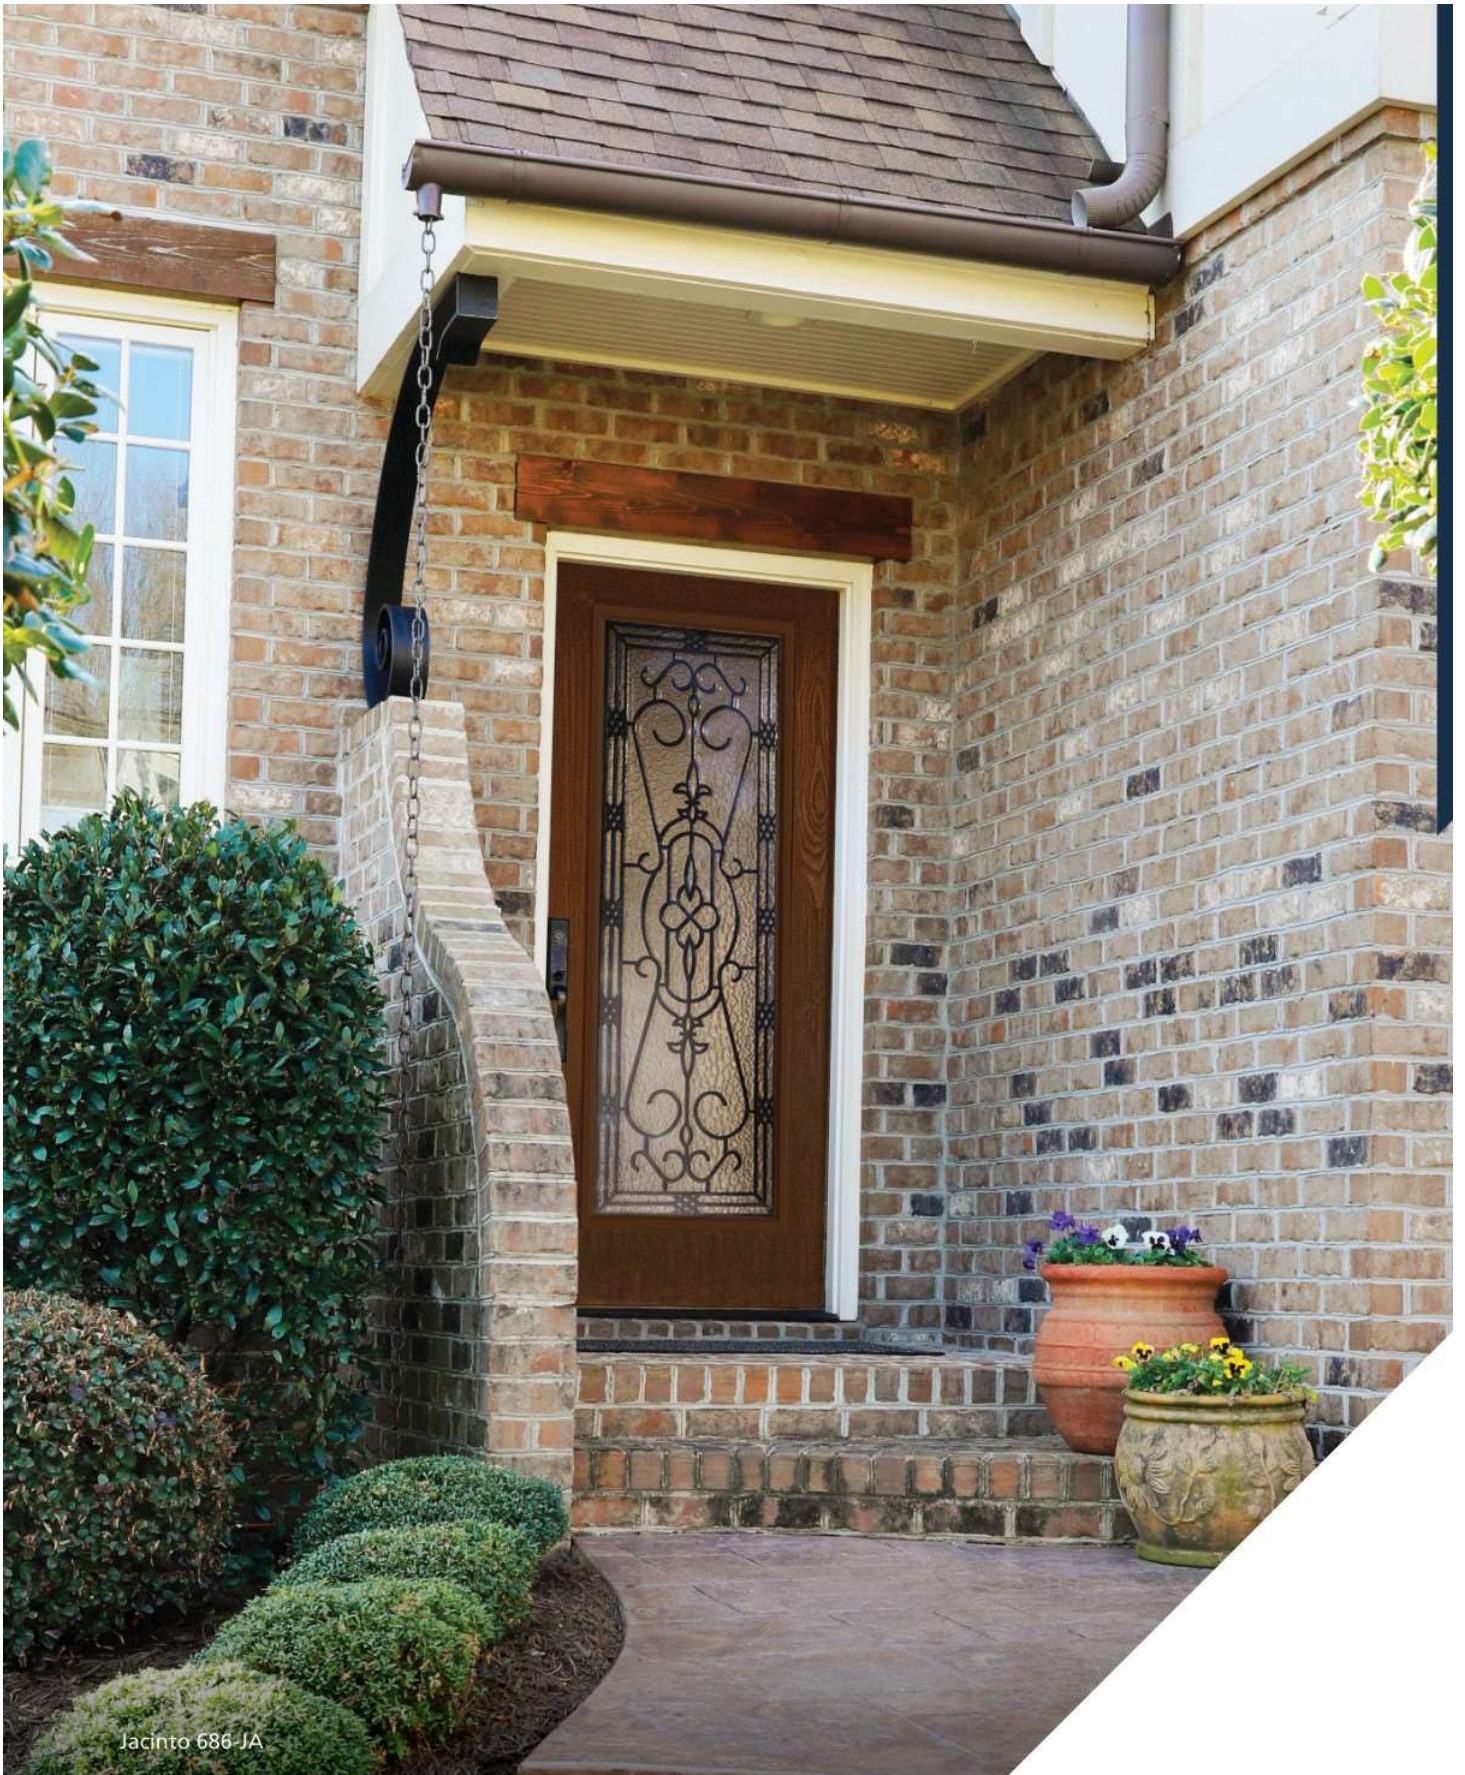

Jacinto 686-JA