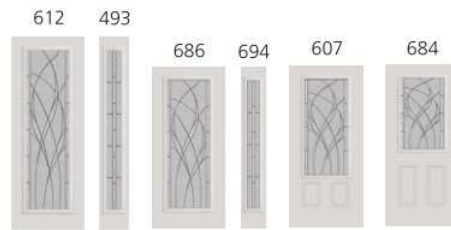

Whisper (WPR)

Ceramic frit layered glass
see p. 84-85

Privacy Level