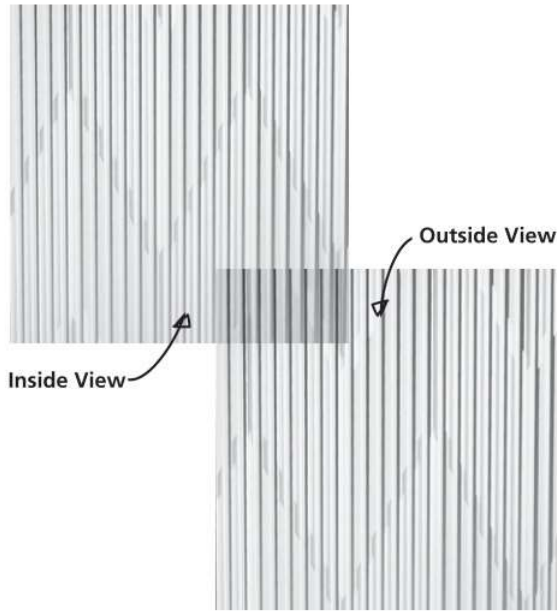

Brainstorm

Layered Glass

Appealing to both mid-modern and modern design sensibilities, Brainstorm's exterior vertical pattern and interior chevron motif combine for an appearance with both subtlety and substance. Brainstorm layered glass has a medium to medium-high privacy range.

Ceramic Frit Layered Glass

Dynamic Privacy Level