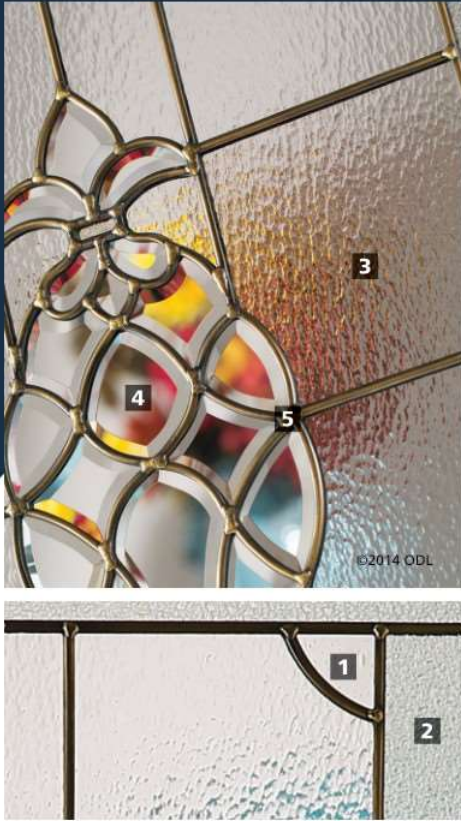

612-PS
22x80

493-PS
8x80

800.253.3900

odl.com

Frames

Decorative
Doorglass

Dialogue
Layered Glass®

Perspectives
Doorglass

Spotlights®
Doorglass

Enclosed
Blinds

Simulated
Divided Light

Grilles Between
Glass

57

Piña 686-PNA

Piña

Traditional Style