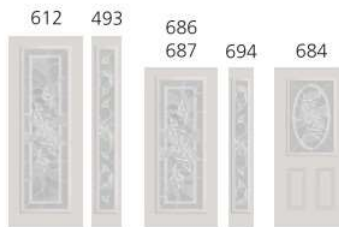

Impressions (LI)

Cast resin
see p. 38-39

Privacy Level