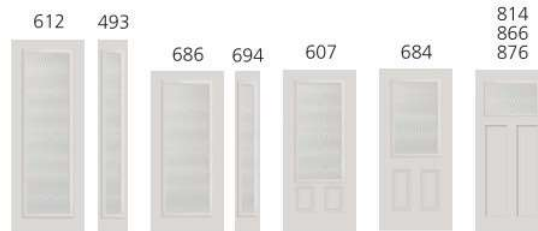

148 800.253.3900 odl.com

Grilles Between Glass (GBG)

Standard 5/8" or 7/8" white grille
 Clear or Low-E 
 see p. 118-123

† 5/8" Only
 * 7/8" Only

Vents

Clear Doorglass

Severe Weather Doorglass

Prairie Style GBG (PIM)