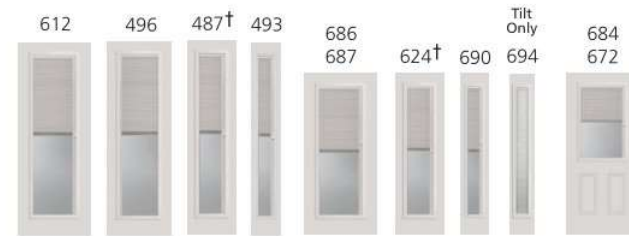

Light-Touch® Enclosed Blinds (RLB) Raise, Lower & Tilt

Low-E available
White blind
see p. 110-111

† Low-E not available