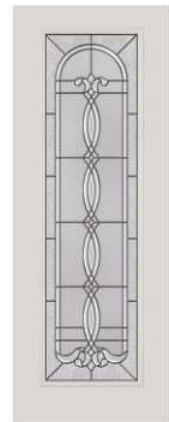

690-AV | 694-AV
8x64 | 7x64

612-AV
22x80

493-AV
8x80

800.253.3900 odl.com

- Frames
- Decorative Doorglass
- Dialogue Layered Glass®
- Perspectives Doorglass
- Spotlights® Doorglass
- Enclosed Blinds
- Simulated Divided Light
- Grilles Between Glass