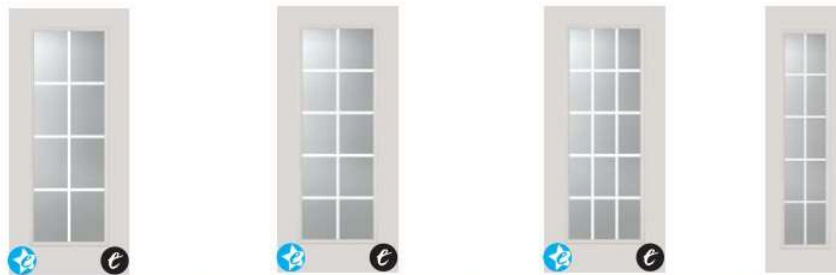

Size	687-GBG 20 x 64 8L		686-GBG 22 x 64 8L		687-GBG 20 x 64 10L		686-GBG 22 x 64 10L		687-GBG 20 x 64 15L		686-GBG 22 x 64 15L		624-GBG 14 x 64 10L	
Bar Width	5/8"	7/8"	5/8"	7/8"	5/8"	7/8"	5/8"	7/8"	5/8"	7/8"	5/8"	7/8"	5/8"	7/8"
White	■	■	■	■	■	■	■	■	■	■	■	■	■	■
Tan		■		■		■		■		■		■		■
Champagne	■		■		■		■		■		■		■	
Bronze	■		■		■		■		■		■		■	
Bronze/White	■	■	■	■	■	■	■	■	■	■	■	■	■	■
Black	■	■	■	■	■	■	■	■	■	■	■	■	■	■

Available in Clear and Low-E • Bronze/White and Black are Low-E only