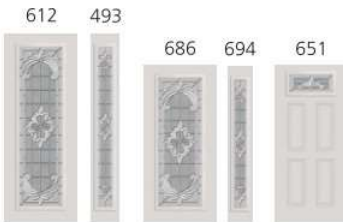

Expressions (EX)

Satin Nickel caming
see p. 30-31

Privacy Level