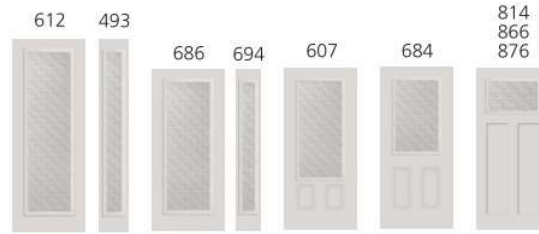

Streamed (STM)

Textured glass
see p. 100-101

Privacy Level