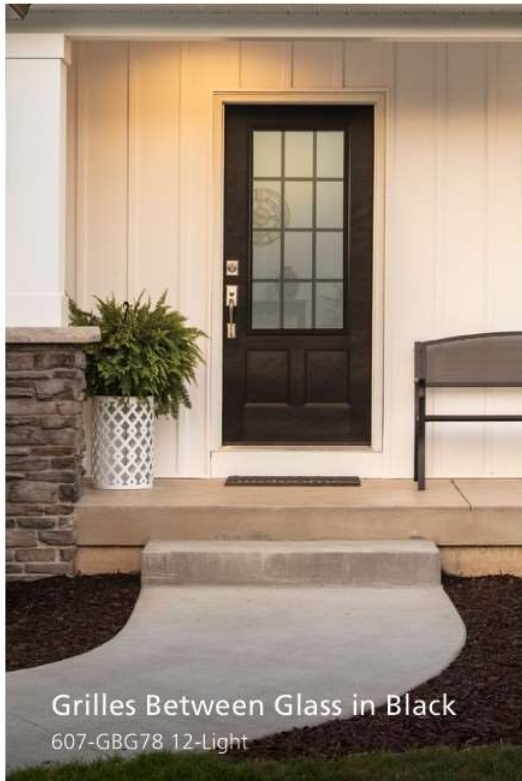

Grilles Between Glass in Black
607-GBG78 12-Light

Available in ZEEL Frame Only.