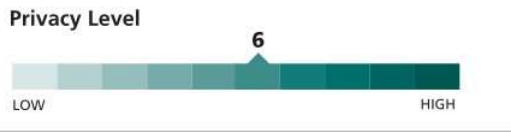

Heirlooms

Traditional Style

The value you place on history makes Heirlooms your perfect choice. Its deeply cut bevels and satin nickel or brass finish create a Classic design that endures, just like family treasures that lie within your home. Heirlooms offers a medium privacy level.

- 1 Granite Glass
- 2 Glue Chip Glass
- 3 Clear Bevels
- 4 Brass or Satin Nickel Caming

$$$

800.253.3900 odl.com

Frames

Decorative
Doorglass

Dialogue
Layered Glass®

Perspectives
Doorglass

Spotlights®
Doorglass

Enclosed
Blinds

Simulated
Divided Light

Grilles Between
Glass

37