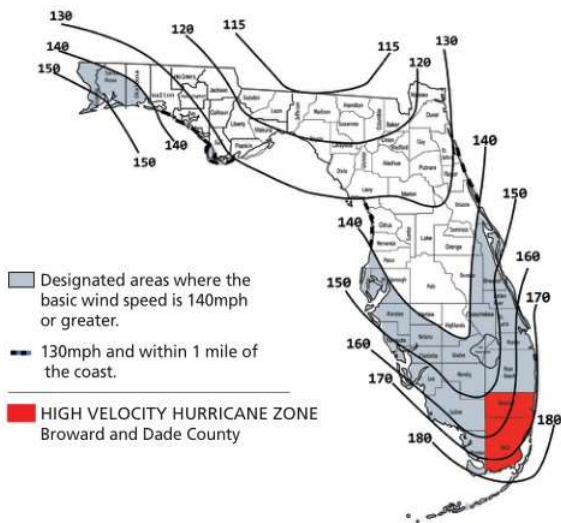

Florida Wind-Borne Debris Region for Risk Category II Buildings