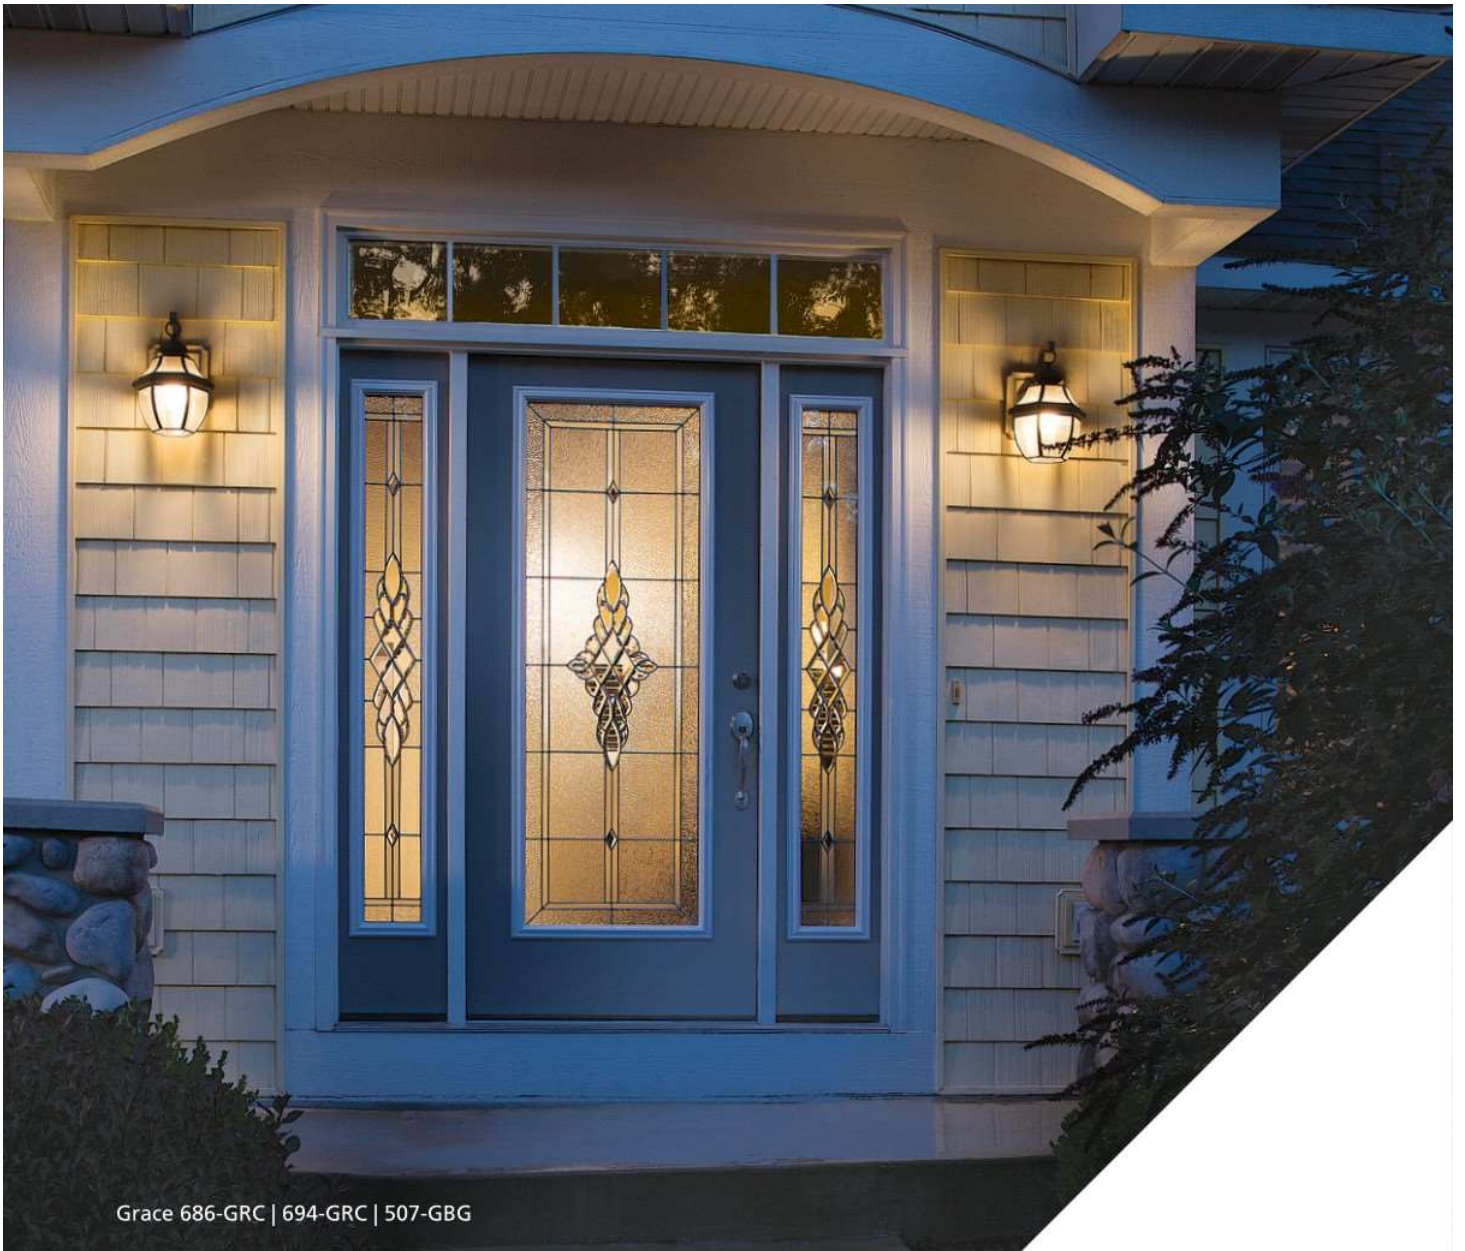

648-GRC
22x10 AT