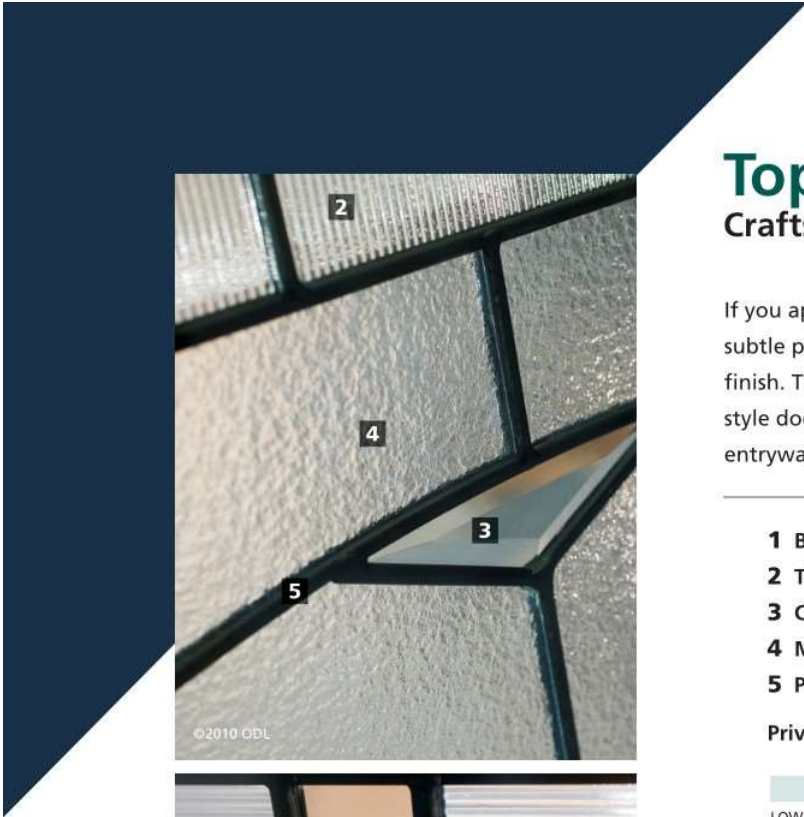

Topaz

Craftsman Style

If you appreciate attention to detail, you'll like Topaz's subtle pops of color, focal bevel cluster, and patina finish. These "jewels" combine to create a Craftsman-style doorglass that adds beauty to your home's entryway and a high level of privacy.

- 1 Bronze Seedy Glass
- 2 Thin Reed Glass
- 3 Clear Bevel
- 4 Micro-Granite Glass
- 5 Patina Caming

Privacy Level

$