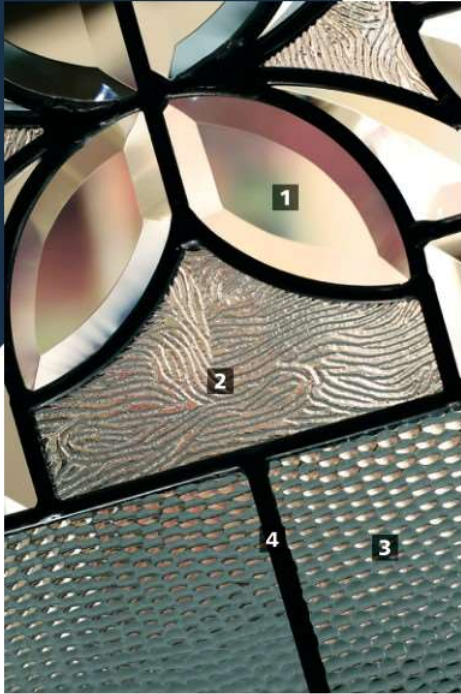

Cadence Traditional Style

As its name suggests, Cadence flows into floral-inspired bevel clusters defined with a patina finish that creates a bright and Classic entrance with a medium level of privacy.

- 1 Clear Bevels
- 2 Ripple Glass
- 3 Hammered Glass
- 4 Patina Caming

Privacy Level

$$$$