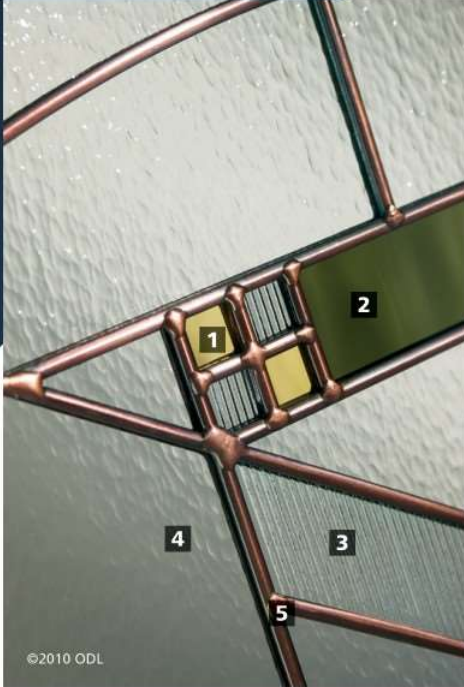

Greenfield Craftsman Style

Hints of color within a simple geometric pattern create a subtle and warm welcome to your home. The oil-rubbed bronze finish reinforces Greenfield's handcrafted Craftsman design. Greenfield offers a high privacy level.

- 1 Pale Amber Soft Wave Glass
- 2 Olive Soft Wave Glass
- 3 Thin Reed Glass
- 4 Small Hammered Glass
- 5 Oil-Rubbed Bronze Caming

Privacy Level

$$$$