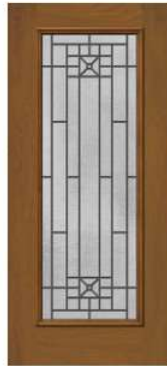

686-CTD | 687-CTD
22x64 | 20x64