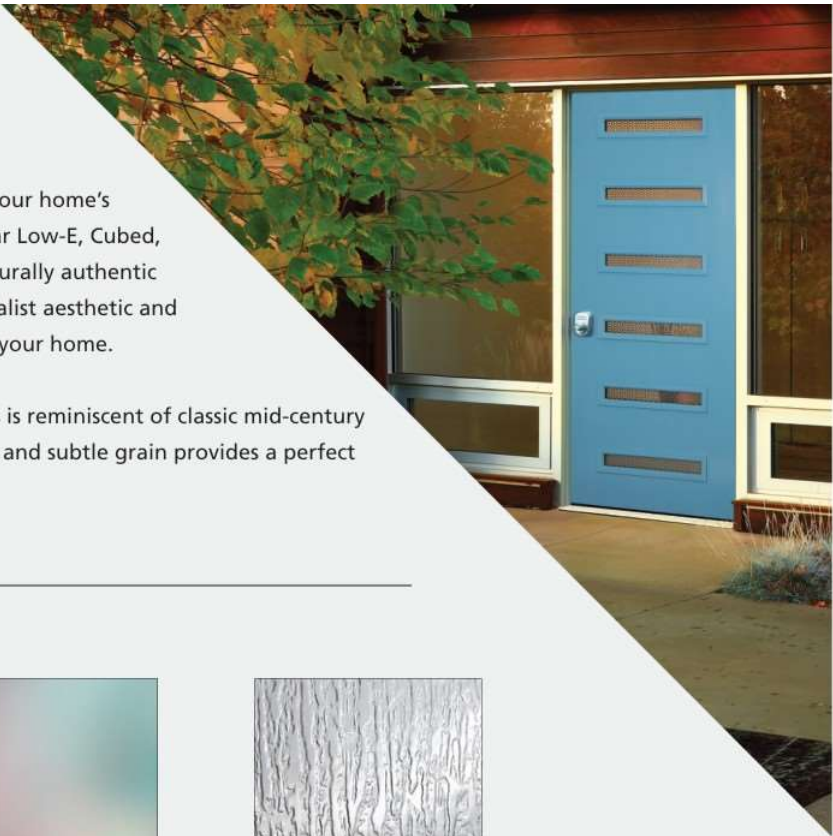

Keep It Real

Spotlights are true to the character of your home's aesthetics. Chinchilla, Circuit, Clear, Clear Low-E, Cubed, Frosted and Rain glass, and an architecturally authentic modern frame profile create the minimalist aesthetic and functional attributes you're wanting in your home.

The textured grain in Spotlights' frames is reminiscent of classic mid-century maple and birch furniture. The uniform and subtle grain provides a perfect surface for paint or stain.

Frosted (FSB)

Rain (RN)