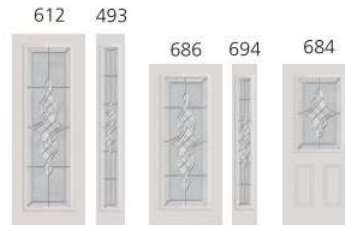

Memoria (MMR)

Nickel caming
Severe Weather Only

Privacy Level

4

Vents

Clear Doorglass

Severe Weather Doorglass

Micro-Granite (MG)

Textured glass
see p. 96-97

Privacy Level

9

Mohave (MOH)

Oil-Rubbed Bronze caming
see p. 49

Privacy Level

7

800.253.3900

odl.com