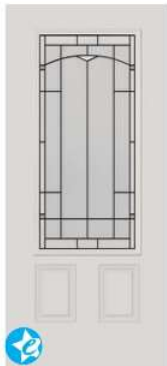

- 1 Bronze Seedy Glass
- 2 Thin Reed Glass
- 3 Clear Bevel
- 4 Micro-Granite Glass
- 5 Patina Caming

Privacy Level

\$

673-TPZ
22x38 AT

607-TPZ
22x48

422-TPZ
8x48

686-TPZ | 687-TPZ
22x64 | 20x64

690-TPZ | 694-TPZ
8x64 | 7x64