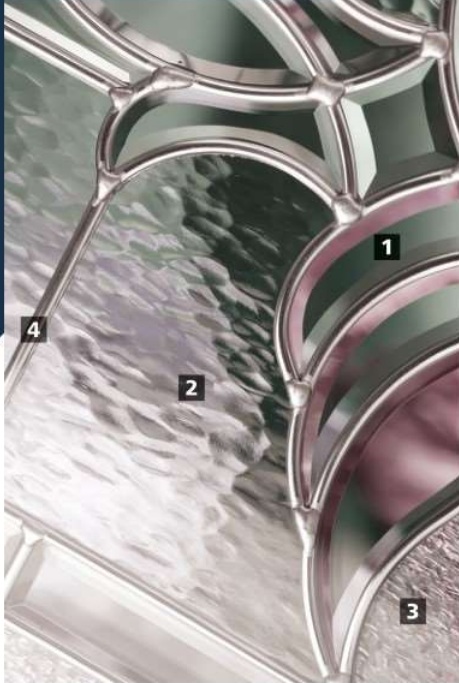

Bristol 684-BT

684-BT
22x36

692-BT
8x36

673-BT
22x38 AT

607-BT
22x48

422-BT
8x48

Bristol Traditional Style

Bristol will add the finishing touch to your home's Classic architecture. Your eye will be drawn to a clear bevel column extending the length of the doorglass. Satin nickel finishing softly defines Bristol's lines. The hammered glass adds a high level of privacy.