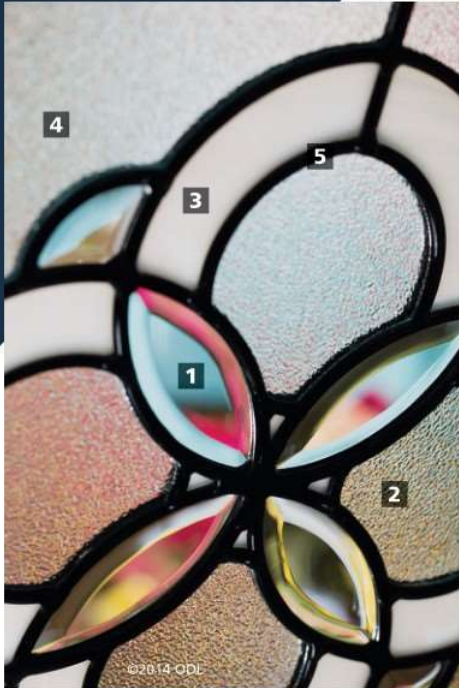

Tierna Traditional Style

Tierna introduces a Celtic knot pattern to your home's entrance. A symbol of timelessness and a gift for longevity and good luck, Tierna truly is a Classic design. It has a patina finish and a high privacy level.

- 1 Clear Bevels
- 2 Granite Glass
- 3 White Alabaster Glass
- 4 Hammered Glass
- 5 Patina Caming

Privacy Level

$$$