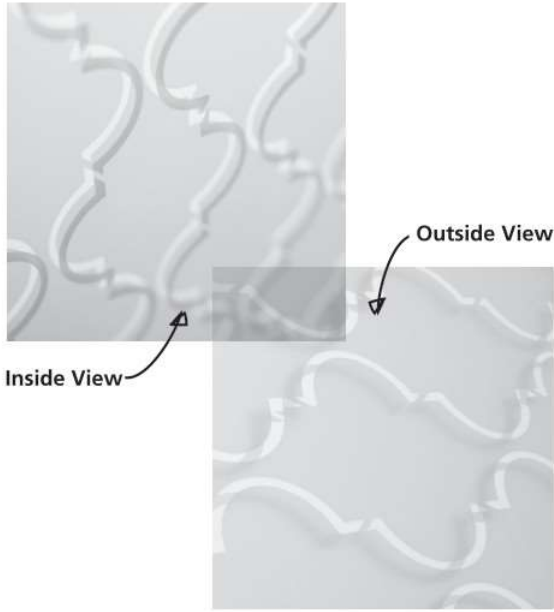

Converse

Layered Glass

What at first appears to be cut glass is a stencil design that hints of keyhole arches common in Moroccan architecture. The relationship between Converse's clear and frosted glass layers creates striking shadows and a high privacy range.

Ceramic Frit Layered Glass

Dynamic Privacy Level