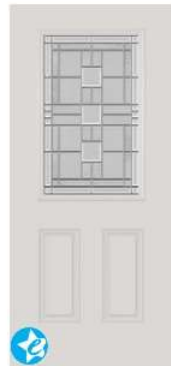

684-MO 22x36