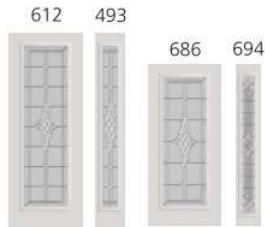

Grace (GRC)

Nickel caming
see p. 32-33

Privacy Level