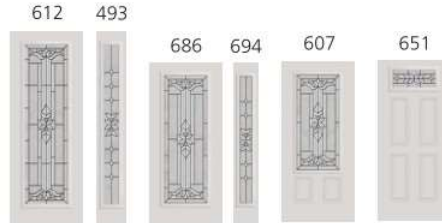

Vents

Clear Doorglass

Severe Weather Doorglass