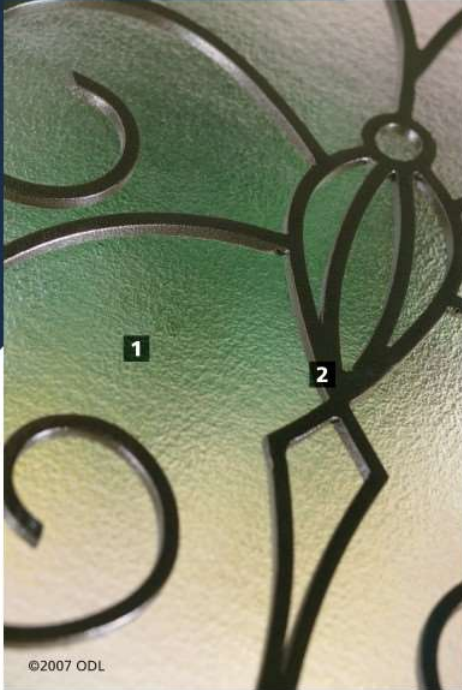

17

Catalina 686-CA | 694-CA | 516-CA

Catalina

Old World Style

Reminiscent of handcrafted metal window grilles, Catalina brings Old World artistry to your home. Graceful bronze vein wrought iron scroll work accents a textured translucent glass surface for a high level of privacy and even higher level of Old World charm.