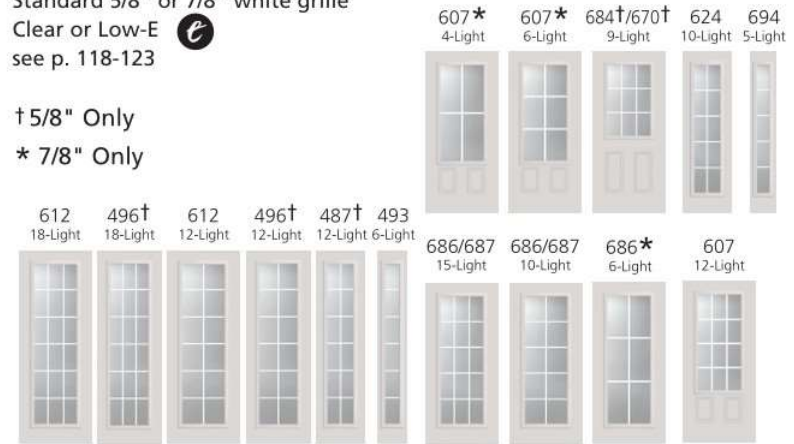

148 800.253.3900 odl.com

Grilles Between Glass (GBG)

Standard 5/8" or 7/8" white grille
 Clear or Low-E 
 see p. 118-123

† 5/8" Only
 * 7/8" Only

Vents

Clear Doorglass

Severe Weather Doorglass

Prairie Style GBG (PIM)