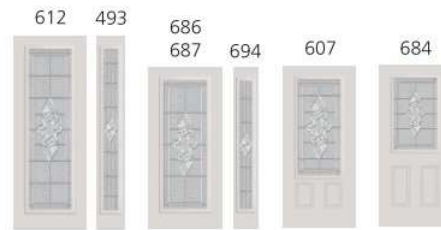

Privacy Level

Vents

Clear Doorglass

Severe Weather Doorglass

Heirlooms (HM)

Satin Nickel caming
see p. 36-37

Privacy Level

Impressions (LI)