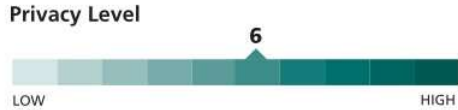

Nouveau Traditional Style

Nouveau places a brilliant bevel cluster at its center and frames it with a Classic bevel and translucent glass design. Complement your door hardware or home colors with a choice of brass, nickel or patina finish. Nouveau offers a medium level of privacy.

- 1 Clear Bevels
- 2 Glue Chip Glass
- 3 Brass, Nickel, or Patina Caming

$$

800.253.3900

odl.com

Frames

Decorative
Doorglass

Dialogue
Layered Glass®

Perspectives
Doorglass

Spotlights®
Doorglass

Enclosed
Blinds

Simulated
Divided Light

Grilles Between
Glass

53