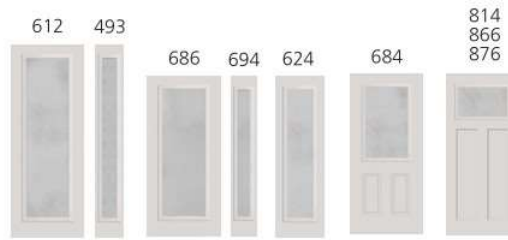

Mohave (MOH)

Oil-Rubbed Bronze caming
see p. 49

Privacy Level

7