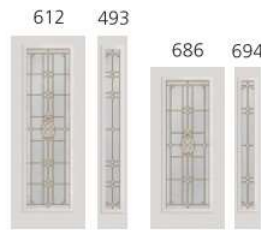

Patina caming 
see p. 56-57

Privacy Level

new Piña (PNA)

Antique brass caming 
see p. 59

Privacy Level

new Rain (RN)

Textured glass
see p. 98-99

Privacy Level