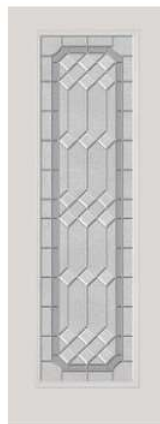

690-ME | 694-ME
8x64 | 7x64

612-ME
(brass or nickel only)
22x80

493-ME
(brass or nickel only)
8x80

800.253.3900 odl.com

Frames

Decorative
Doorglass

Dialogue
Layered Glass®

Perspectives
Doorglass