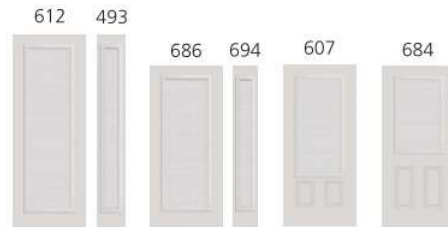

Acid Etched glass
see p. 94-95

Privacy Level

Majestic (ME)

Nickel caming
see p. 44-45

Privacy Level

144 800.253.3900 odl.com

Memoria (MMR)

Nickel caming
Severe Weather Only