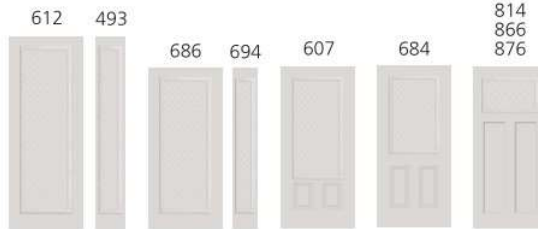

Textured doorglass
see p. 90-91

Privacy Level

800.253.3900

odl.com

141

Converse (CNV)

Ceramic frit layered glass
see p. 80-81

Privacy Level