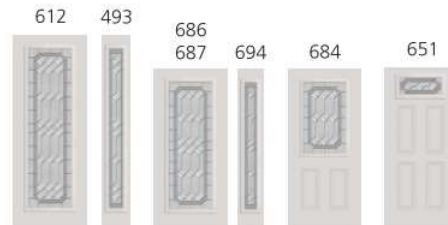

Acid Etched glass
see p. 94-95

Privacy Level

Majestic (ME)

Nickel caming
see p. 44-45

Privacy Level

144 800.253.3900 odl.com

Memoria (MMR)

Nickel caming
Severe Weather Only