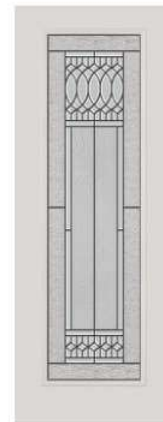

612-PS
22x80