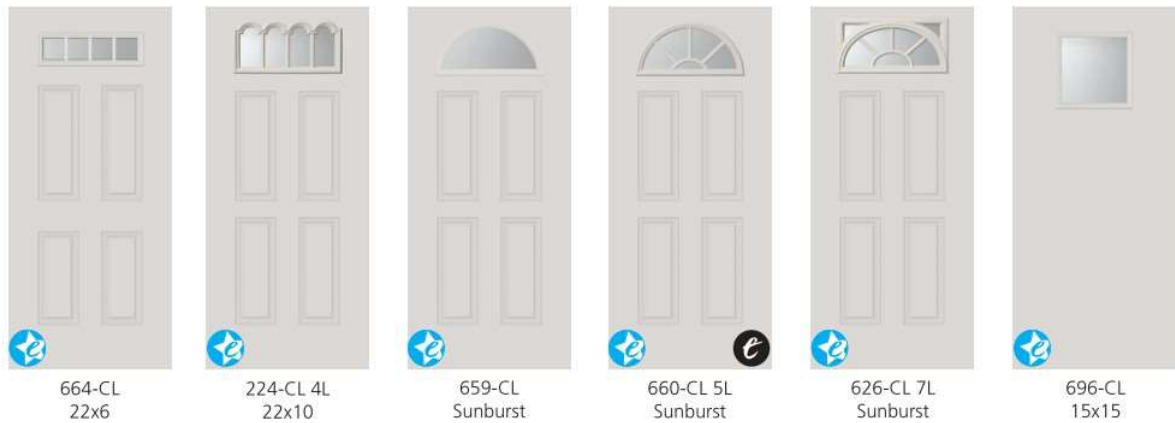

800.253.3900 odl.com

Vents

Clear Doorglass

Severe Weather Doorglass