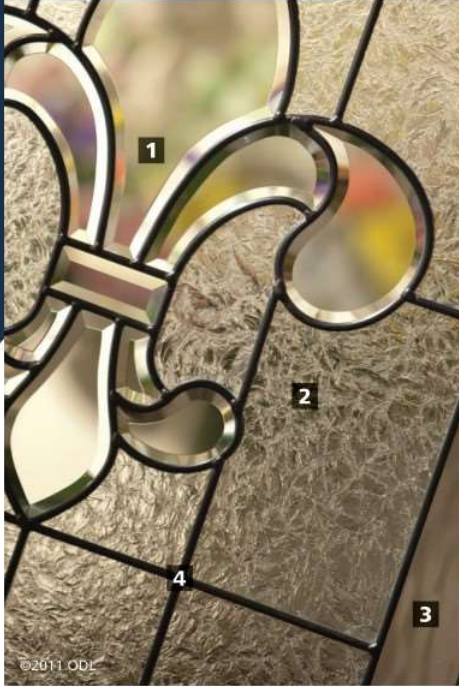

Carrollton Traditional Style

Taking its name from an historic New Orleans neighborhood, Carrollton doorglass offers a bit of Classic and formal design for your home. A fleur-de-lis bevel cluster is the glass's focal point, with soft additions of clear and translucent glass and a patina finish. This Classic design has a high privacy level.

- 1 Clear Bevels
- 2 Double Glue Chip Glass
- 3 Clear Soft Wave Glass
- 4 Patina Caming

$$