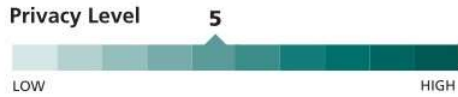

- 1 Clear Bevels
- 2 Clear Seedy Bevels
- 3 Granite Glass
- 4 Clear Renaissance Glass
- 5 Black Chrome Caming

$$$$