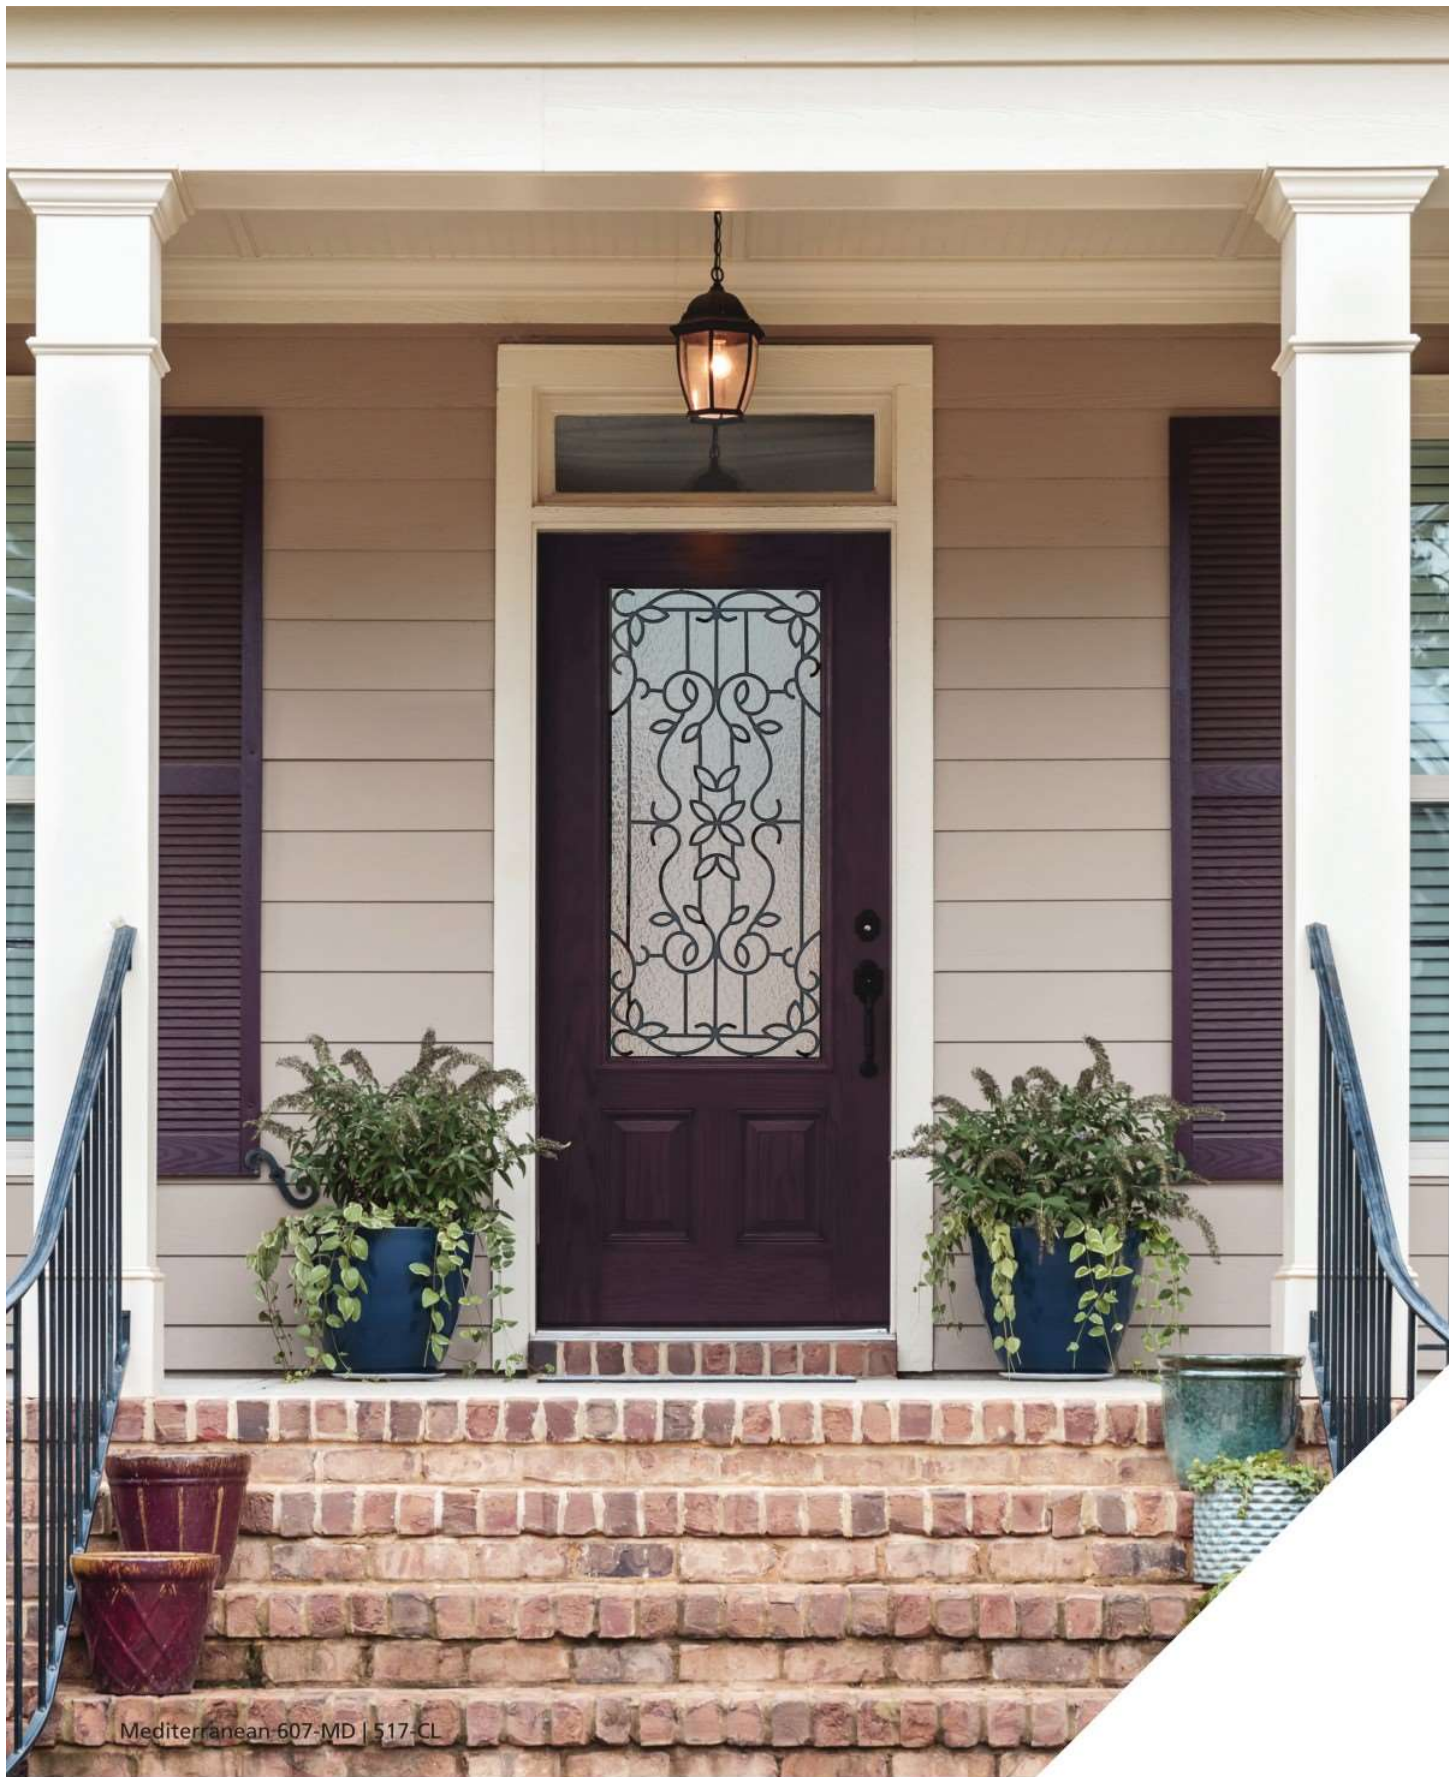

Mediterranean 607-MD | 517-CL