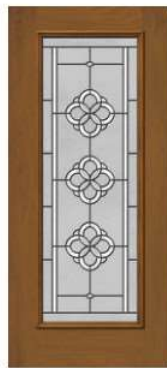

- 1 Clear Bevels
- 2 Granite Glass
- 3 White Alabaster Glass
- 4 Hammered Glass
- 5 Patina Caming

Privacy Level

\$\$\$

422-TRN
8x48

949-TRN
3/4 Oval

686-TRN
22x64

690-TRN | 694-TRN
8x64 | 7x64

800.253.3900 odl.com