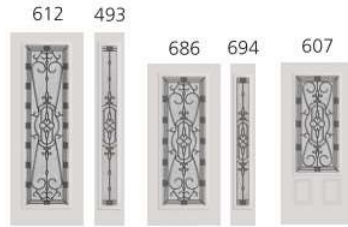

Jacinto (JA)

Wrought iron caming
see p. 41

Privacy Level