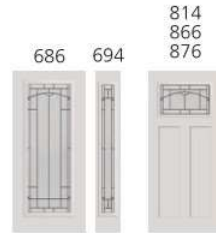

Topaz (TPZ)

Patina caming
see p. 66-67

Privacy Level