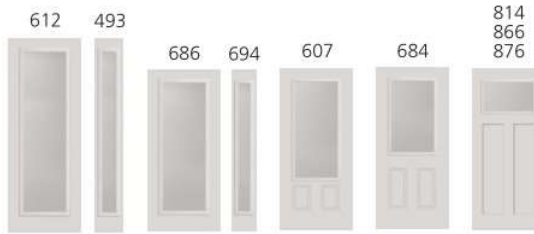

new Chinchilla (CHA)

Textured doorglass
see p. 90-91

Privacy Level