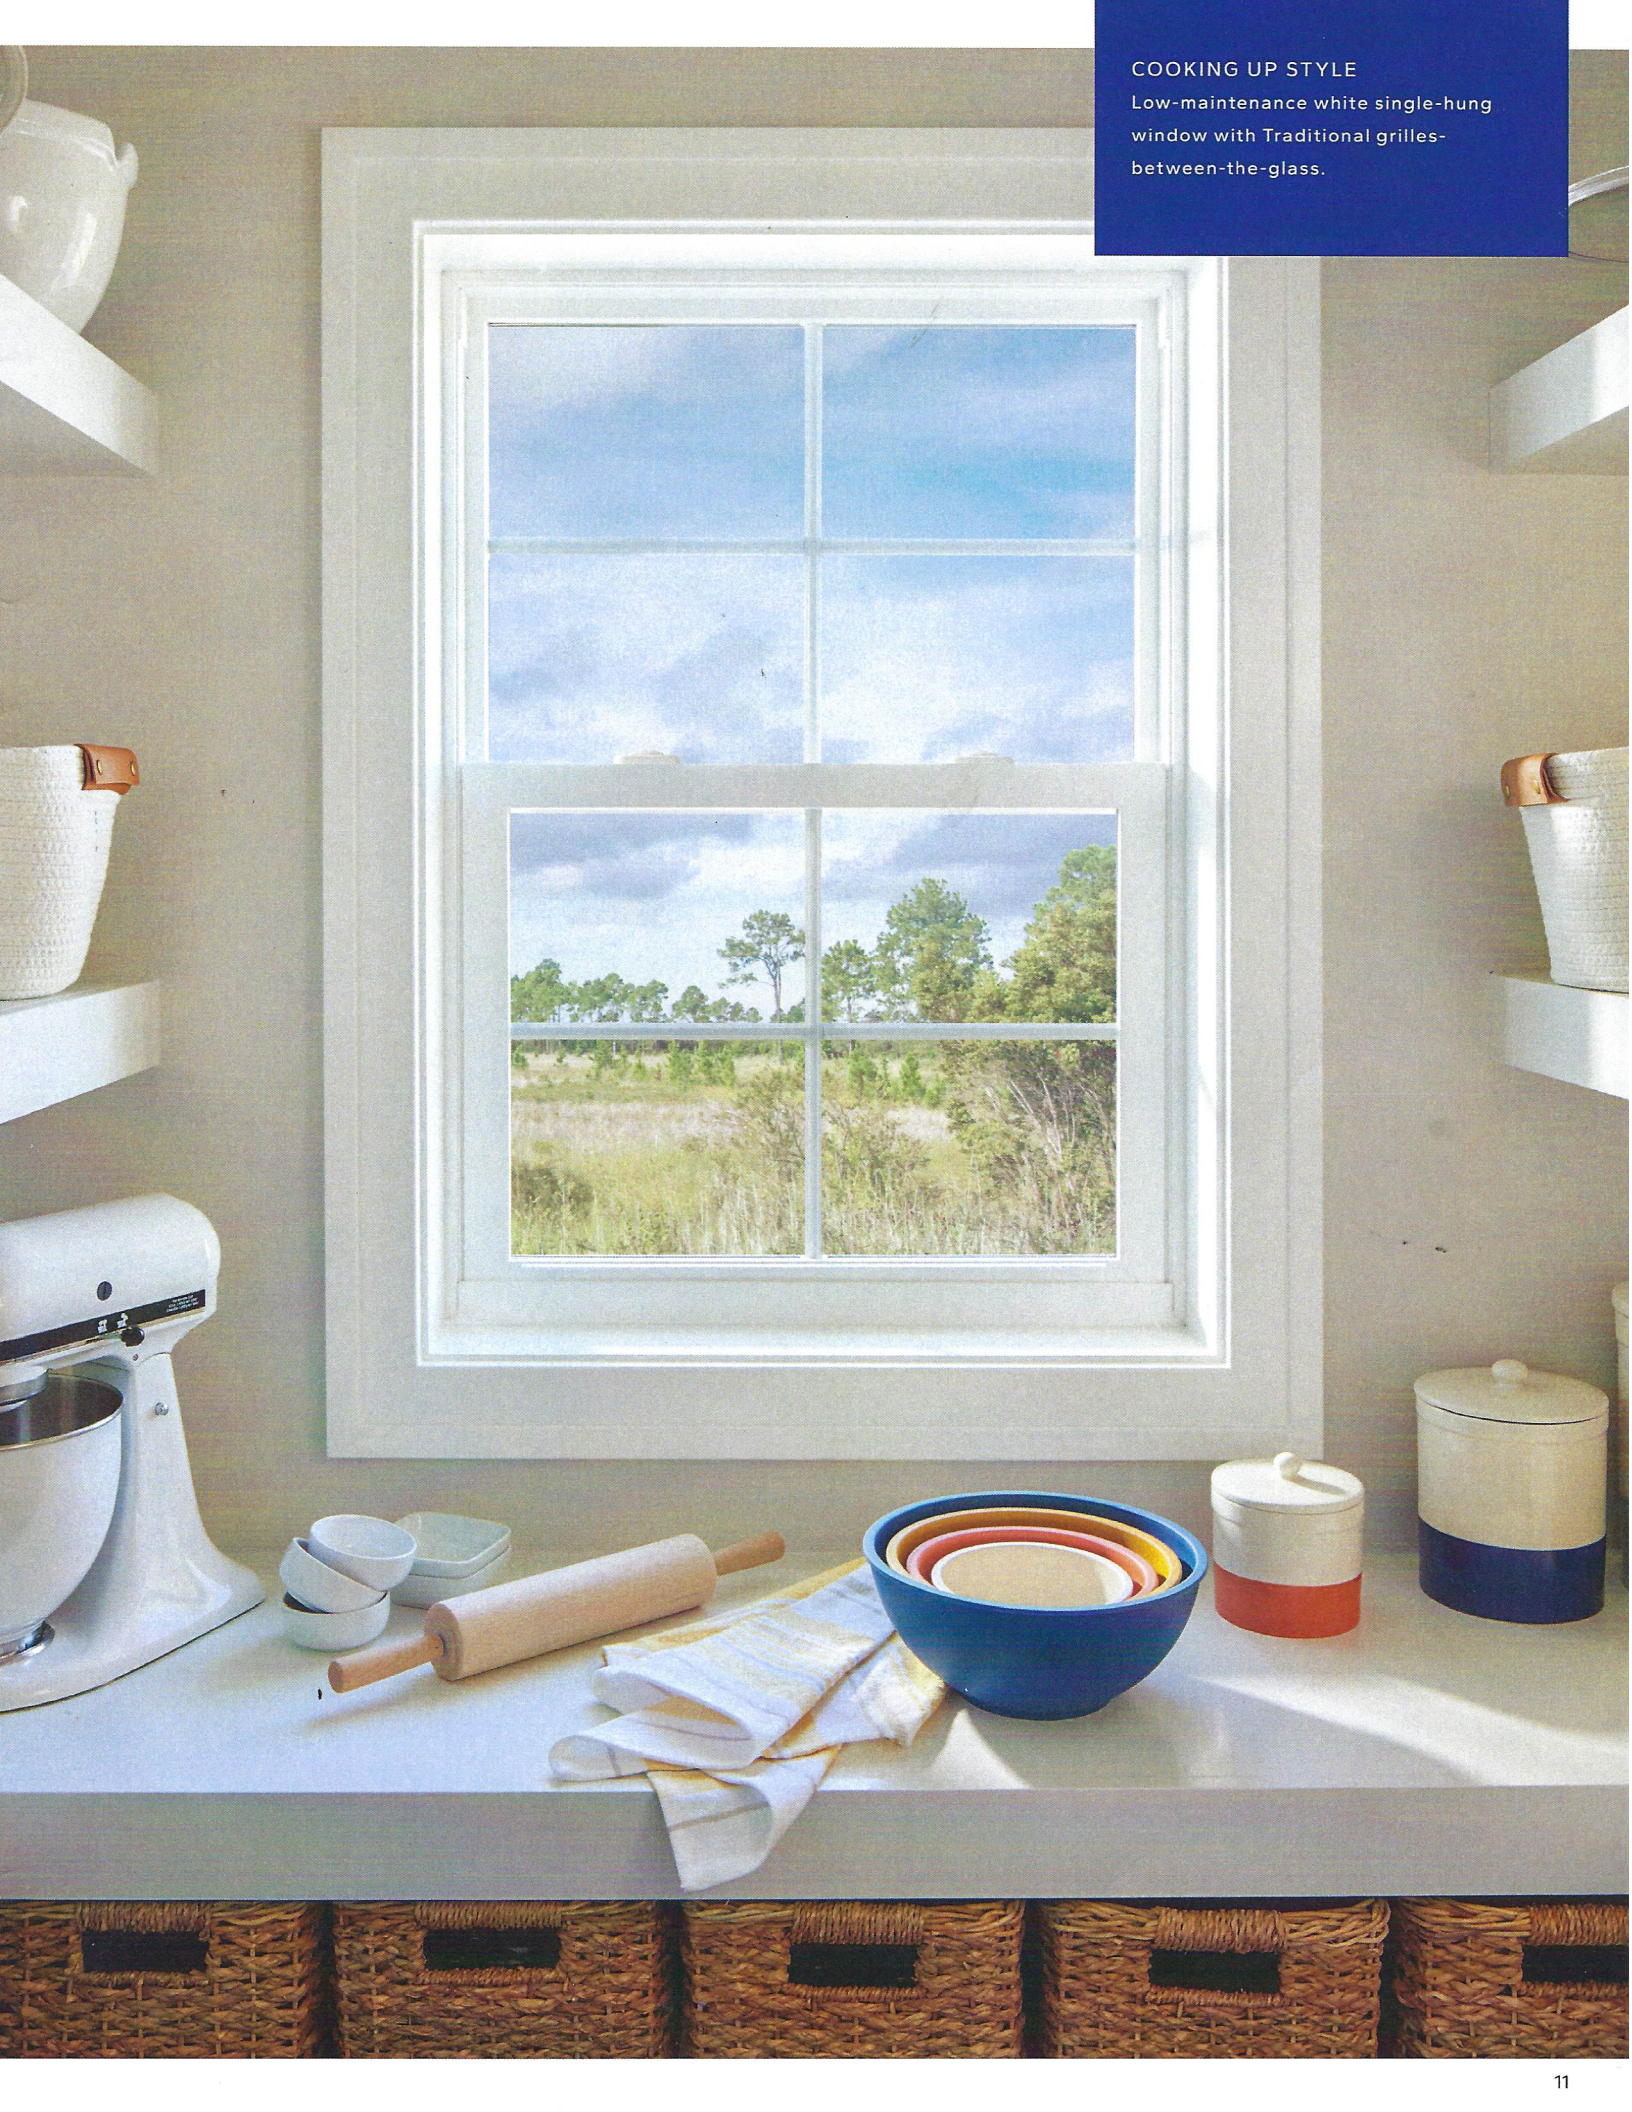

Secure Footbolt

Our footbolt is flush with the frame, providing secondary venting and locking abilities without compromising beauty.

Integrated
Flush Footbolt

Color-Matched Finishes:

White

Almond

Fossil

Blinds-Between-the-Glass²

Sliding Patio Door

Add privacy and complement your home's decor with blinds-between-the-glass. Located between panes of glass, blinds are protected from dust, pets and damage.

White

¹ Warning: Screens will not stop children or pets from falling out of window or door. Keep child or pet away from open window or door.

² Available on dual-pane products in select sizes only. Not available on sliding patio doors with grilles-between-the-glass.

COOKING UP STYLE

Low-maintenance white single-hung window with Traditional grilles-between-the-glass.